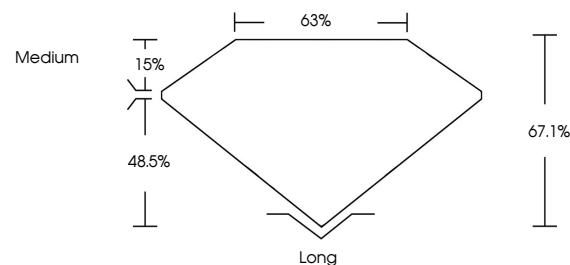

PROPORTIONS