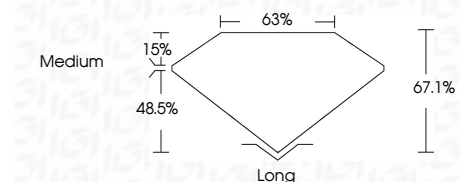

ELECTRONIC COPY

LG633499210
Report verification at igi.org

May 10, 2024
IGI Report Number **LG633499210**
Description **LABORATORY GROWN DIAMOND**
Shape and Cutting Style **EMERALD CUT**
Measurements **8.78 X 5.84 X 3.92 MM**

GRADING RESULTS

Carat Weight **2.01 CARATS**
Color Grade **E**
Clarity Grade **VS 1**

ADDITIONAL GRADING INFORMATION

Polish **EXCELLENT**
Symmetry **EXCELLENT**
Fluorescence **NONE**
Inscription(s) **IGI LG633499210**

Comments: This Laboratory Grown Diamond was created by Chemical Vapor Deposition (CVD) growth process and may include post-growth treatment. Type IIa

IGI

May 10, 2024
IGI Report No. LG633499210
EMERALD CUT
8.78 X 5.84 X 3.92 MM
2.01 CARATS
Color Grade **E**
Clarity Grade **VS 1**
Depth **67.1%**
Table **63%**
Girdle **Medium**
Culet **Long**
Polish **EXCELLENT**
Symmetry **EXCELLENT**
Fluorescence **NONE**
Inscription(s) **IGI LG633499210**