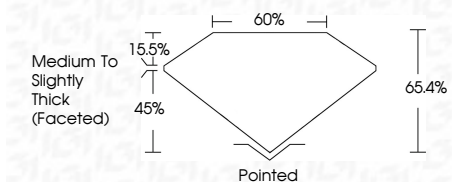

ELECTRONIC COPY

LG634400008
Report verification at igi.org

May 11, 2024
IGI Report Number **LG634400008**
Description **LABORATORY GROWN DIAMOND**
Shape and Cutting Style **PEAR BRILLIANT**
Measurements **9.11 X 5.55 X 3.63 MM**

GRADING RESULTS
Carat Weight **1.09 CARAT**
Color Grade **G**
Clarity Grade **VS 1**

ADDITIONAL GRADING INFORMATION
Polish **EXCELLENT**
Symmetry **EXCELLENT**
Fluorescence **NONE**
Inscription(s) **IGI LG634400008**
Comments: This Laboratory Grown Diamond was created by Chemical Vapor Deposition (CVD) growth process and may include post-growth treatment. Type IIa

IGI

May 11, 2024
IGI Report No. LG634400008
PEAR BRILLIANT
9.11 X 5.55 X 3.63 MM
Carat Weight **1.09 CARAT**
Color Grade **G**
Clarity Grade **VS 1**
Depth **45.4%**
Table **65.4%**
Girdle **Medium to Slightly Thick (Faceted)**
Culet **Pointed**
Polish **EXCELLENT**
Symmetry **EXCELLENT**
Fluorescence **NONE**
Inscription(s) **IGI LG634400008**

Comments: This Laboratory Grown Diamond was created by Chemical Vapor Deposition (CVD) growth process and may include post-growth treatment. Type IIa

May 11, 2024
IGI Report Number **LG634400008**
Description **LABORATORY GROWN DIAMOND**
Shape and Cutting Style **PEAR BRILLIANT**
Measurements **9.11 X 5.55 X 3.63 MM**