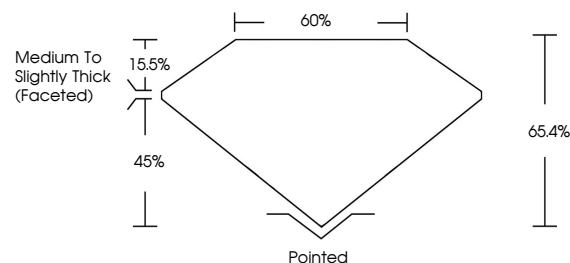

PROPORTIONS