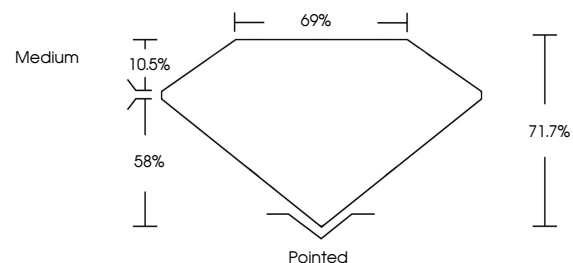

PROPORTIONS