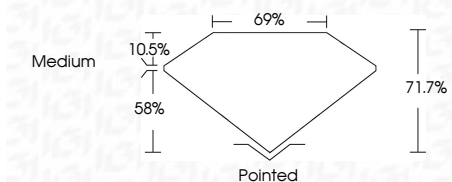

ELECTRONIC COPY

LG634400084
Report verification at igi.org

May 11, 2024
IGI Report Number **LG634400084**
Description **LABORATORY GROWN DIAMOND**
Shape and Cutting Style **PRINCESS CUT**
Measurements **7.36 X 7.15 X 5.13 MM**

GRADING RESULTS

Carat Weight **2.39 CARATS**
Color Grade **G**
Clarity Grade **VS 1**

ADDITIONAL GRADING INFORMATION

Polish **EXCELLENT**
Symmetry **EXCELLENT**
Fluorescence **NONE**

Inscription(s) **IGI LG634400084**

Comments: This Laboratory Grown Diamond was created by Chemical Vapor Deposition (CVD) growth process and may include post-growth treatment. Type IIa

IGI

May 11, 2024
IGI Report No. **LG634400084**
PRINCESS CUT
7.36 X 7.15 X 5.13 MM
2.39 CARATS
Color Grade **G**
Clarity Grade **VS 1**
Depth **58%**
Table **10.5%**
Girdle **Medium**
Culet **Pointed**
Polish **EXCELLENT**
Symmetry **EXCELLENT**
Fluorescence **NONE**
Inscription(s) **IGI LG634400084**