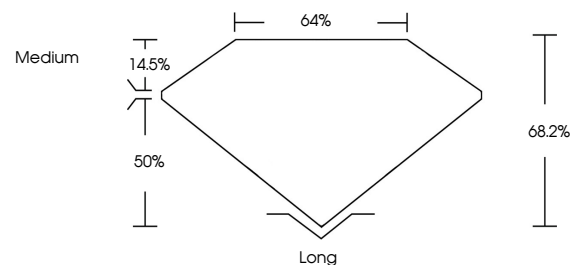

PROPORTIONS