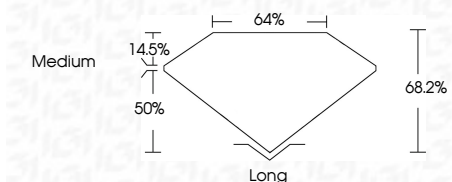

ELECTRONIC COPY

LG634400087
Report verification at igi.org

May 11, 2024
IGI Report Number **LG634400087**
Description **LABORATORY GROWN DIAMOND**
Shape and Cutting Style **EMERALD CUT**
Measurements **7.91 X 5.44 X 3.71 MM**

GRADING RESULTS

Carat Weight **1.56 CARAT**
Color Grade **E**
Clarity Grade **SI 1**

ADDITIONAL GRADING INFORMATION

Polish **EXCELLENT**
Symmetry **EXCELLENT**
Fluorescence **NONE**
Inscription(s) **IGI LG634400087**
Comments: This Laboratory Grown Diamond was created by Chemical Vapor Deposition (CVD) growth process and may include post-growth treatment. Type IIa

IGI

May 11, 2024
IGI Report No. LG634400087
EMERALD CUT
7.91 X 5.44 X 3.71 MM
Carat Weight **1.56 CARAT**
Color Grade **E**
Clarity Grade **SI 1**
Depth **68.2%**
Table **64%**
Girdle **Medium**
Culet **Long**
Polish **EXCELLENT**
Symmetry **EXCELLENT**
Fluorescence **NONE**
Inscription(s) **IGI LG634400087**