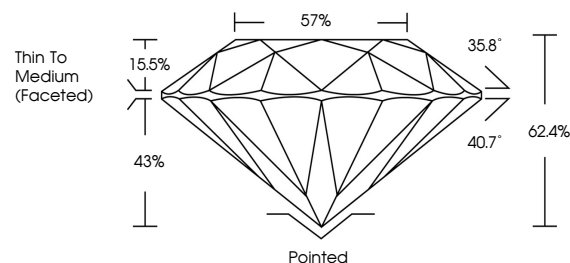

May 14, 2024
IGI Report No LG634400504
ROUND BRILLIANT
1.06 CARAT D
6.49 - 6.54 X 4.06 MM
Color Grade D
Clarity Grade VVS 1
Cut Grade IDEAL
Depth 62.4%
Table 57%
Girdle Thin To Medium (Faceted)
Culet Pointed
Polish EXCELLENT
Symmetry EXCELLENT
Fluorescence NONE
Inscriptions(s) IGI LG634400504
Comments: As Grown - No indication of post-growth treatment.
This Laboratory Grown Diamond was created by High Pressure High Temperature (HPHT) growth process.
Type II

LABORATORY GROWN DIAMOND REPORT

May 14, 2024
IGI Report Number LG634400504
Description LABORATORY GROWN DIAMOND
Shape and Cutting Style ROUND BRILLIANT
Measurements 6.49 - 6.54 X 4.06 MM

GRADING RESULTS

Carat Weight 1.06 CARAT
Color Grade D
Clarity Grade VVS 1
Cut Grade IDEAL

ADDITIONAL GRADING INFORMATION

Polish EXCELLENT
Symmetry EXCELLENT
Fluorescence NONE
Inscription(s) IGI LG634400504

Comments: As Grown - No indication of post-growth treatment.
This Laboratory Grown Diamond was created by High Pressure High Temperature (HPHT) growth process.
Type II

PROPORTIONS

CLARITY CHARACTERISTICS

KEY TO SYMBOLS

Red symbols indicate internal characteristics.
Green symbols indicate external characteristics.

Sample Image Used

COLOR

D E F G H I J Faint Very Light Light