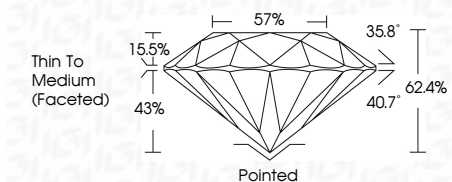

ELECTRONIC COPY

LG634400504
Report verification at igi.org

May 14, 2024
IGI Report Number LG634400504
Description LABORATORY GROWN DIAMOND
Shape and Cutting Style ROUND BRILLIANT
Measurements 6.49 - 6.54 X 4.06 MM

GRADING RESULTS

Carat Weight 1.06 CARAT
Color Grade D
Clarity Grade VVS 1
Cut Grade IDEAL

ADDITIONAL GRADING INFORMATION

Polish EXCELLENT
Symmetry EXCELLENT
Fluorescence NONE
Inscription(s) IGI LG634400504
Comments: As Grown - No indication of post-growth treatment.
This Laboratory Grown Diamond was created by High Pressure High Temperature (HPHT) growth process.
Type II

May 14, 2024
IGI Report No LG634400504
ROUND BRILLIANT
1.06 CARAT D
6.49 - 6.54 X 4.06 MM
Color Grade D
Clarity Grade VVS 1
Cut Grade IDEAL
Depth 62.4%
Table 57%
Girdle Thin To Medium (Faceted)
Culet Pointed
Polish EXCELLENT
Symmetry EXCELLENT
Fluorescence NONE
Inscriptions(s) IGI LG634400504
Comments: As Grown - No indication of post-growth treatment.
This Laboratory Grown Diamond was created by High Pressure High Temperature (HPHT) growth process.
Type II

LABORATORY GROWN DIAMOND REPORT

May 14, 2024
IGI Report Number LG634400504
Description LABORATORY GROWN DIAMOND
Shape and Cutting Style ROUND BRILLIANT
Measurements 6.49 - 6.54 X 4.06 MM

GRADING RESULTS