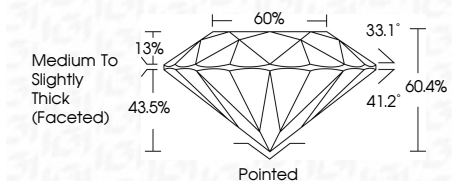

ELECTRONIC COPY

LG634403947
Report verification at igi.org

May 10, 2024
IGI Report Number **LG634403947**
Description **LABORATORY GROWN DIAMOND**
Shape and Cutting Style **ROUND BRILLIANT**
Measurements **6.64 - 6.69 X 4.03 MM**

GRADING RESULTS
Carat Weight **1.10 CARAT**
Color Grade **E**
Clarity Grade **VVS 2**
Cut Grade **EXCELLENT**

ADDITIONAL GRADING INFORMATION
Polish **EXCELLENT**
Symmetry **EXCELLENT**
Fluorescence **NONE**
Inscription(s) **IGI LG634403947**
Comments: This Laboratory Grown Diamond was created by Chemical Vapor Deposition (CVD) growth process and may include post-growth treatment. Type IIa

May 10, 2024
IGI Report No LG634403947
ROUND BRILLIANT
6.64 - 6.69 X 4.03 MM
1.10 CARAT
E
VVS 2
EXCELLENT
60.4%
60%
Medium To Slightly Thick (Faceted)
Pointed
EXCELLENT
EXCELLENT
NONE
IGI LG634403947
Comments: This Laboratory Grown Diamond was created by Chemical Vapor Deposition (CVD) growth process and may include post-growth treatment. Type IIa

LABORATORY GROWN DIAMOND REPORT

May 10, 2024
IGI Report Number **LG634403947**
Description **LABORATORY GROWN DIAMOND**
Shape and Cutting Style **ROUND BRILLIANT**
Measurements **6.64 - 6.69 X 4.03 MM**