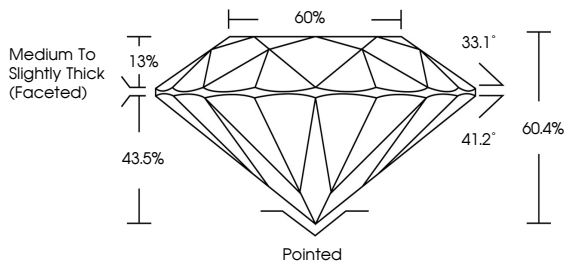

PROPORTIONS