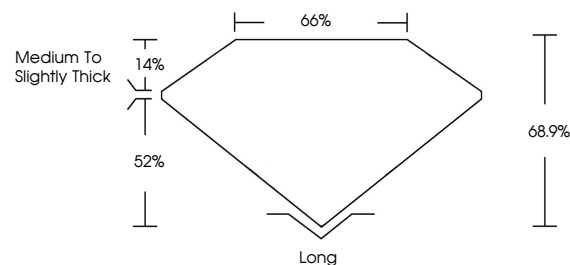

PROPORTIONS