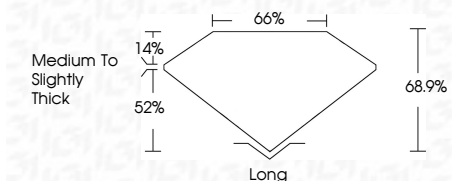

ELECTRONIC COPY

LG634404310
Report verification at igi.org

May 11, 2024
IGI Report Number **LG634404310**
Description **LABORATORY GROWN DIAMOND**
Shape and Cutting Style **EMERALD CUT**
Measurements **10.11 X 6.59 X 4.54 MM**

GRADING RESULTS
Carat Weight **3.14 CARATS**
Color Grade **G**
Clarity Grade **VS 1**

ADDITIONAL GRADING INFORMATION
Polish **EXCELLENT**
Symmetry **EXCELLENT**
Fluorescence **NONE**
Inscription(s) **IGI LG634404310**
Comments: This Laboratory Grown Diamond was created by Chemical Vapor Deposition (CVD) growth process and may include post-growth treatment. Type IIa

May 11, 2024
IGI Report No **LG634404310**
EMERALD CUT
10.11 X 6.59 X 4.54 MM
3.14 CARATS
Color Grade **G**
Clarity Grade **VS 1**
Depth **68.9%**
Table **65%**
Girdle **Medium to Slightly Thick**
Culet **Long**
Polish **EXCELLENT**
Symmetry **EXCELLENT**
Fluorescence **NONE**
Inscription(s) **IGI LG634404310**

Comments: This Laboratory Grown Diamond was created by Chemical Vapor Deposition (CVD) growth process and may include post-growth treatment. Type IIa

LABORATORY GROWN DIAMOND REPORT

May 11, 2024
IGI Report Number **LG634404310**
Description **LABORATORY GROWN DIAMOND**
Shape and Cutting Style **EMERALD CUT**
Measurements **10.11 X 6.59 X 4.54 MM**