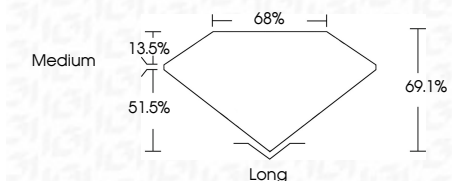

ELECTRONIC COPY

LG634405670
Report verification at igi.org

May 17, 2024

IGI Report Number **LG634405670**

Description **LABORATORY GROWN DIAMOND**

Shape and Cutting Style **EMERALD CUT**

Measurements **6.90 X 4.70 X 3.25 MM**

GRADING RESULTS

Carat Weight **1.04 CARAT**

Color Grade **FANCY VIVID BLUE**

Clarity Grade **VS 1**

ADDITIONAL GRADING INFORMATION

Polish **EXCELLENT**

Symmetry **EXCELLENT**

Fluorescence **NONE**

Inscription(s) **IGI LG634405670**

Comments: This Laboratory Grown Diamond was created by Chemical Vapor Deposition (CVD) growth process. Indications of post-growth treatment.

IGI

May 17, 2024	1.04 CARAT	VS 1	Long
IGI Report No LG634405670	FANCY VIVID BLUE	69.1%	EXCELLENT
EMERALD CUT		Medium	EXCELLENT
6.90 X 4.70 X 3.25 MM			NONE
Carat Weight			Inscription(s)
Color Grade			IGI LG634405670
Clarity Grade			
Depth			
Table			
Girdle			
Culet			
Polish			
Symmetry			
Fluorescence			
Inscription(s)			

Comments: This Laboratory Grown Diamond was created by Chemical Vapor Deposition (CVD) growth process. Indications of post-growth treatment.

May 17, 2024
IGI Report Number **LG634405670**
Description **LABORATORY GROWN DIAMOND**
Shape and Cutting Style **EMERALD CUT**
Measurements **6.90 X 4.70 X 3.25 MM**