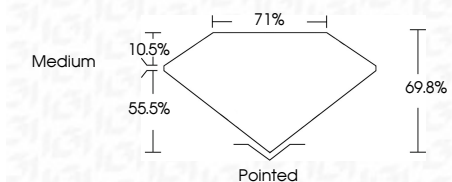

ELECTRONIC COPY

LG634405693
Report verification at igi.org

May 17, 2024
IGI Report Number **LG634405693**
Description **LABORATORY GROWN DIAMOND**
Shape and Cutting Style **PRINCESS CUT**
Measurements **6.49 X 6.43 X 4.49 MM**

GRADING RESULTS
Carat Weight **1.67 CARAT**
Color Grade **G**
Clarity Grade **VS 2**

ADDITIONAL GRADING INFORMATION
Polish **EXCELLENT**
Symmetry **EXCELLENT**
Fluorescence **NONE**
Inscription(s) **IGI LG634405693**
Comments: This Laboratory Grown Diamond was created by Chemical Vapor Deposition (CVD) growth process and may include post-growth treatment. Type IIa

May 17, 2024
IGI Report No. **LG634405693**
PRINCESS CUT
6.49 X 6.43 X 4.49 MM
Carat Weight **1.67 CARAT**
Color Grade **G**
Clarity Grade **VS 2**
Depth **55.5%**
Table **10.5%**
Girdle **Medium**
Culet **Pointed**
Polish **EXCELLENT**
Symmetry **EXCELLENT**
Fluorescence **NONE**
Inscription(s) **IGI LG634405693**
Comments: This Laboratory Grown Diamond was created by Chemical Vapor Deposition (CVD) growth process and may include post-growth treatment. Type IIa

LABORATORY GROWN DIAMOND REPORT

May 17, 2024
IGI Report Number **LG634405693**
Description **LABORATORY GROWN DIAMOND**
Shape and Cutting Style **PRINCESS CUT**
Measurements **6.49 X 6.43 X 4.49 MM**

GRADING RESULTS
Carat Weight **1.67 CARAT**
Color Grade **G**
Clarity Grade **VS 2**