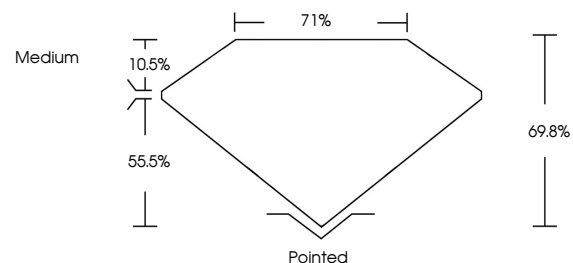

May 17, 2024
IGI Report No. **LG634405693**
PRINCESS CUT
6.49 X 6.43 X 4.49 MM
Carat Weight **1.67 CARAT**
Color Grade **G**
Clarity Grade **VS 2**
Depth **55.5%**
Table **10.5%**
Girdle **Medium**
Culet **Pointed**
Polish **EXCELLENT**
Symmetry **EXCELLENT**
Fluorescence **NONE**
Inscription(s) **IGI LG634405693**
Comments: This Laboratory Grown Diamond was created by Chemical Vapor Deposition (CVD) growth process and may include post-growth treatment. Type IIa

LABORATORY GROWN DIAMOND REPORT

May 17, 2024
IGI Report Number **LG634405693**
Description **LABORATORY GROWN DIAMOND**
Shape and Cutting Style **PRINCESS CUT**
Measurements **6.49 X 6.43 X 4.49 MM**

GRADING RESULTS
Carat Weight **1.67 CARAT**
Color Grade **G**
Clarity Grade **VS 2**

PROPORTIONS

CLARITY CHARACTERISTICS

KEY TO SYMBOLS

Red symbols indicate internal characteristics.
Green symbols indicate external characteristics.

Sample Image Used

COLOR

D E F G H I J Faint Very Light Light