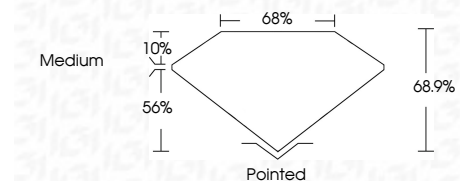

ELECTRONIC COPY

LG634405997
Report verification at igi.org

May 16, 2024
IGI Report Number **LG634405997**
Description **LABORATORY GROWN DIAMOND**
Shape and Cutting Style **PRINCESS CUT**
Measurements **6.87 X 6.85 X 4.72 MM**

GRADING RESULTS

Carat Weight **1.93 CARAT**
Color Grade **F**
Clarity Grade **VS 1**

ADDITIONAL GRADING INFORMATION

Polish **EXCELLENT**
Symmetry **EXCELLENT**
Fluorescence **NONE**
Inscription(s) **IGI LG634405997**
Comments: This Laboratory Grown Diamond was created by Chemical Vapor Deposition (CVD) growth process and may include post-growth treatment. Type IIa

IGI

May 16, 2024
IGI Report No. LG634405997
PRINCESS CUT
6.87 X 6.85 X 4.72 MM
Carat Weight **1.93 CARAT**
Color Grade **F**
Clarity Grade **VS 1**
Depth **68.9%**
Table **56%**
Girdle **Medium**
Culet **Pointed**
Polish **EXCELLENT**
Symmetry **EXCELLENT**
Fluorescence **NONE**
Inscription(s) **IGI LG634405997**
Comments: This Laboratory Grown Diamond was created by Chemical Vapor Deposition (CVD) growth process and may include post-growth treatment. Type IIa

LABORATORY GROWN DIAMOND REPORT

May 16, 2024
IGI Report Number **LG634405997**
Description **LABORATORY GROWN DIAMOND**
Shape and Cutting Style **PRINCESS CUT**
Measurements **6.87 X 6.85 X 4.72 MM**

GRADING RESULTS