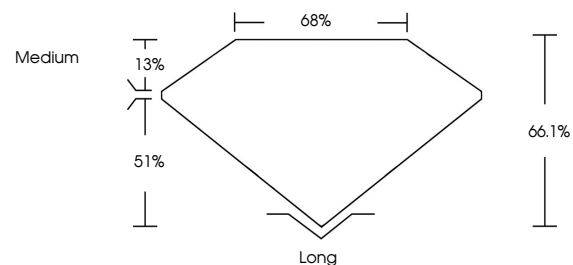

PROPORTIONS