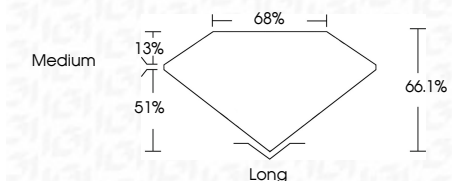

ELECTRONIC COPY

LG634406055
Report verification at igi.org

May 17, 2024
IGI Report Number **LG634406055**
Description **LABORATORY GROWN DIAMOND**
Shape and Cutting Style **EMERALD CUT**
Measurements **8.31 X 5.93 X 3.92 MM**

GRADING RESULTS

Carat Weight **1.87 CARAT**
Color Grade **G**
Clarity Grade **VS 1**

ADDITIONAL GRADING INFORMATION

Polish **EXCELLENT**
Symmetry **EXCELLENT**
Fluorescence **NONE**
Inscription(s) **IGI LG634406055**
Comments: This Laboratory Grown Diamond was created by Chemical Vapor Deposition (CVD) growth process and may include post-growth treatment. Type IIa

IGI

May 17, 2024
IGI Report No. LG634406055
EMERALD CUT
8.31 X 5.93 X 3.92 MM
Carat Weight **1.87 CARAT**
Color Grade **G**
Clarity Grade **VS 1**
Depth **66.1%**
Table **68%**
Girdle **Medium**
Culet **Long**
Polish **EXCELLENT**
Symmetry **EXCELLENT**
Fluorescence **NONE**
Inscription(s) **IGI LG634406055**