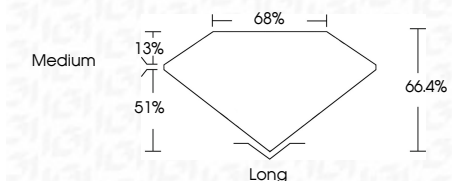

**ELECTRONIC COPY**

LG634406222  
Report verification at igi.org

May 17, 2024  
IGI Report Number **LG634406222**  
Description **LABORATORY GROWN DIAMOND**  
Shape and Cutting Style **EMERALD CUT**  
Measurements **10.65 X 7.68 X 5.10 MM**

**GRADING RESULTS**  
Carat Weight **4.01 CARATS**  
Color Grade **H**  
Clarity Grade **VS 2**

**ADDITIONAL GRADING INFORMATION**  
Polish **EXCELLENT**  
Symmetry **EXCELLENT**  
Fluorescence **NONE**  
Inscription(s) **IGI LG634406222**  
Comments: This Laboratory Grown Diamond was created by Chemical Vapor Deposition (CVD) growth process and may include post-growth treatment. Type IIa

May 17, 2024  
IGI Report No. LG634406222  
**EMERALD CUT**  
10.65 X 7.68 X 5.10 MM  
4.01 CARATS  
H  
VS 2  
66.4%  
51%  
Medium  
Long  
EXCELLENT  
EXCELLENT  
NONE  
IGI LG634406222  
Comments: This Laboratory Grown Diamond was created by Chemical Vapor Deposition (CVD) growth process and may include post-growth treatment. Type IIa

**LABORATORY GROWN DIAMOND REPORT**

May 17, 2024  
IGI Report Number **LG634406222**  
Description **LABORATORY GROWN DIAMOND**  
Shape and Cutting Style **EMERALD CUT**  
Measurements **10.65 X 7.68 X 5.10 MM**