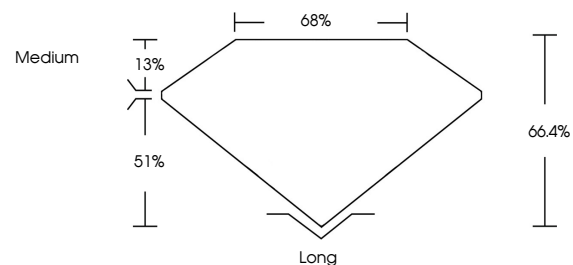

PROPORTIONS