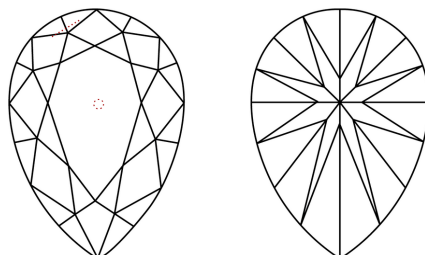

LABORATORY GROWN DIAMOND REPORT

May 17, 2024
IGI Report Number **LG634415049**
Description **LABORATORY GROWN DIAMOND**
Shape and Cutting Style **PEAR BRILLIANT**
Measurements **11.36 X 7.28 X 4.50 MM**

GRADING RESULTS
Carat Weight **2.18 CARATS**
Color Grade **FANCY VIVID BLUE**
Clarity Grade **VS 2**

ADDITIONAL GRADING INFORMATION
Polish **EXCELLENT**
Symmetry **EXCELLENT**
Fluorescence **NONE**
Inscription(s) **IGI LG634415049**

Comments: This Laboratory Grown Diamond was created by Chemical Vapor Deposition (CVD) growth process. Indications of post-growth treatment.

PROPORTIONS

CLARITY CHARACTERISTICS

KEY TO SYMBOLS

Red symbols indicate internal characteristics.
Green symbols indicate external characteristics.

Sample Image Used

COLOR

D E F G H I J Faint Very Light Light

CLARITY

IF	VS ¹⁻²	VS ¹⁻²	SI ¹⁻²	I ¹⁻³
Internally Flawless	Very Very Slightly Included	Very Slightly Included	Slightly Included	Included