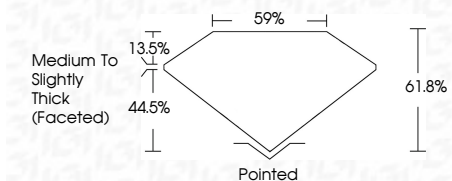

ELECTRONIC COPY

LG634415049
Report verification at igi.org

May 17, 2024
IGI Report Number **LG634415049**
Description **LABORATORY GROWN DIAMOND**
Shape and Cutting Style **PEAR BRILLIANT**
Measurements **11.36 X 7.28 X 4.50 MM**

GRADING RESULTS
Carat Weight **2.18 CARATS**
Color Grade **FANCY VIVID BLUE**
Clarity Grade **VS 2**

ADDITIONAL GRADING INFORMATION
Polish **EXCELLENT**
Symmetry **EXCELLENT**
Fluorescence **NONE**
Inscription(s) **IGI LG634415049**
Comments: This Laboratory Grown Diamond was created by Chemical Vapor Deposition (CVD) growth process. Indications of post-growth treatment.

LABORATORY GROWN DIAMOND REPORT

May 17, 2024
IGI Report Number **LG634415049**
Description **LABORATORY GROWN DIAMOND**
Shape and Cutting Style **PEAR BRILLIANT**
Measurements **11.36 X 7.28 X 4.50 MM**

GRADING RESULTS
Carat Weight **2.18 CARATS**
Color Grade **FANCY VIVID BLUE**
Clarity Grade **VS 2**

ADDITIONAL GRADING INFORMATION
Polish **EXCELLENT**
Symmetry **EXCELLENT**
Fluorescence **NONE**
Inscription(s) **IGI LG634415049**