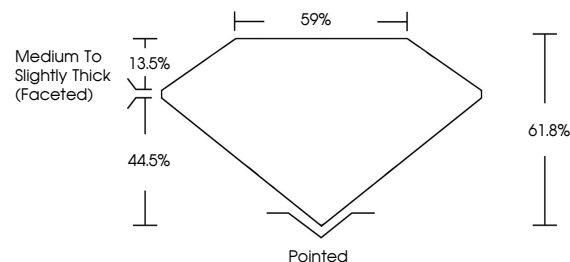

PROPORTIONS