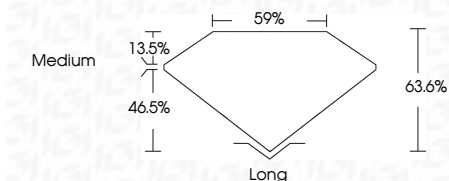

**ELECTRONIC COPY**

LG634417711  
Report verification at igi.org

May 13, 2024  
IGI Report Number **LG634417711**  
Description **LABORATORY GROWN DIAMOND**  
Shape and Cutting Style **EMERALD CUT**  
Measurements **12.12 X 7.97 X 5.07 MM**

**GRADING RESULTS**  
Carat Weight **5.02 CARATS**  
Color Grade **E**  
Clarity Grade **VS 1**

**ADDITIONAL GRADING INFORMATION**  
Polish **EXCELLENT**  
Symmetry **EXCELLENT**  
Fluorescence **NONE**  
Inscription(s) **IGI LG634417711**  
Comments: This Laboratory Grown Diamond was created by Chemical Vapor Deposition (CVD) growth process and may include post-growth treatment. Type IIa

May 13, 2024  
IGI Report No. LG634417711  
**EMERALD CUT**  
12.12 X 7.97 X 5.07 MM  
5.02 CARATS  
E  
VS 1  
63.6%  
59%  
Medium  
Long  
EXCELLENT  
EXCELLENT  
NONE  
IGI LG634417711  
Comments: This Laboratory Grown Diamond was created by Chemical Vapor Deposition (CVD) growth process and may include post-growth treatment. Type IIa

**LABORATORY GROWN DIAMOND REPORT**

May 13, 2024  
IGI Report Number **LG634417711**  
Description **LABORATORY GROWN DIAMOND**  
Shape and Cutting Style **EMERALD CUT**  
Measurements **12.12 X 7.97 X 5.07 MM**