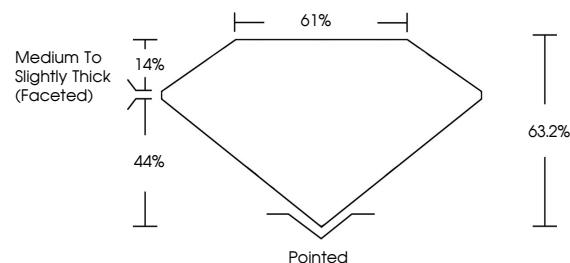

GRADING RESULTS

Carat Weight **2.16 CARATS**
Color Grade **H**
Clarity Grade **VS 2**

ADDITIONAL GRADING INFORMATION

Polish **EXCELLENT**
Symmetry **EXCELLENT**
Fluorescence **NONE**

Inscription(s) **IGI LG634418466**

Comments: This Laboratory Grown Diamond was created by Chemical Vapor Deposition (CVD) growth process and may include post-growth treatment. Type IIa

PROPORTIONS

CLARITY CHARACTERISTICS

KEY TO SYMBOLS

Red symbols indicate internal characteristics.
Green symbols indicate external characteristics.