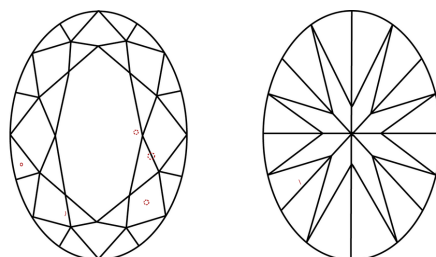

CLARITY CHARACTERISTICS

KEY TO SYMBOLS

Red symbols indicate internal characteristics.
Green symbols indicate external characteristics.

COLOR

D E F G H I J Faint Very Light Light

CLARITY

IF	VS¹⁻²	VS¹⁻²	SI¹⁻²	I¹⁻³
Internally Flawless	Very Very Slightly Included	Very Slightly Included	Slightly Included	Included