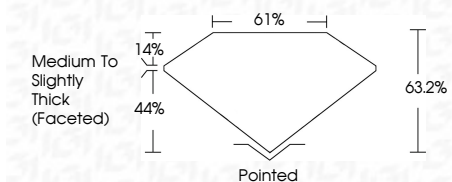

ELECTRONIC COPY

LG634418466
Report verification at igi.org

May 11, 2024
IGI Report Number **LG634418466**
Description **LABORATORY GROWN DIAMOND**
Shape and Cutting Style **OVAL BRILLIANT**
Measurements **9.92 X 7.33 X 4.63 MM**

GRADING RESULTS

Carat Weight **2.16 CARATS**
Color Grade **H**
Clarity Grade **VS 2**

ADDITIONAL GRADING INFORMATION

Polish **EXCELLENT**
Symmetry **EXCELLENT**
Fluorescence **NONE**

Inscription(s) **IGI LG634418466**

Comments: This Laboratory Grown Diamond was created by Chemical Vapor Deposition (CVD) growth process and may include post-growth treatment. Type IIa

IGI

May 11, 2024
IGI Report No LG634418466
OVAL BRILLIANT
Carat Weight **2.16 CARATS**
Color Grade **H**
Clarity Grade **VS 2**
Depth **63.2%**
Table **14%**
Girdle **Medium to Slightly Thick (Faceted)**
Culet **Pointed**
Polish **EXCELLENT**
Symmetry **EXCELLENT**
Fluorescence **NONE**
Inscription(s) **IGI LG634418466**