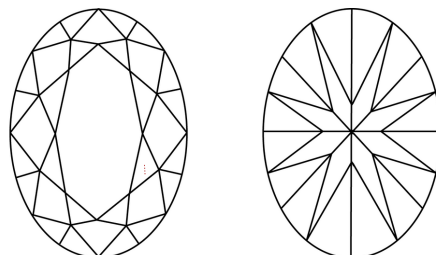

CLARITY CHARACTERISTICS

KEY TO SYMBOLS

Red symbols indicate internal characteristics.
Green symbols indicate external characteristics.