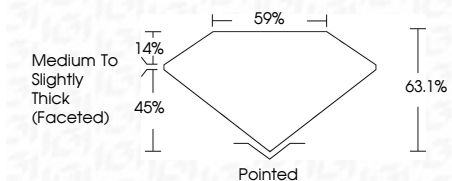

ELECTRONIC COPY

LG634418540
Report verification at igi.org

May 18, 2024
IGI Report Number **LG634418540**
Description **LABORATORY GROWN DIAMOND**
Shape and Cutting Style **OVAL BRILLIANT**
Measurements **10.07 X 6.99 X 4.41 MM**

GRADING RESULTS
Carat Weight **1.97 CARAT**
Color Grade **G**
Clarity Grade **VVS 2**

ADDITIONAL GRADING INFORMATION
Polish **EXCELLENT**
Symmetry **EXCELLENT**
Fluorescence **NONE**
Inscription(s) **IGI LG634418540**
Comments: This Laboratory Grown Diamond was created by Chemical Vapor Deposition (CVD) growth process and may include post-growth treatment. Type IIa

IGI

May 18, 2024
IGI Report No LG634418540
OVAL BRILLIANT
Carat Weight **1.97 CARAT**
Color Grade **G**
Clarity Grade **VVS 2**
Depth **63.1%**
Table **45%**
Girdle **Medium to Slightly Thick (Faceted)**
Culet **Pointed**
Polish **EXCELLENT**
Symmetry **EXCELLENT**
Fluorescence **NONE**
Inscription(s) **IGI LG634418540**
Comments: This Laboratory Grown Diamond was created by Chemical Vapor Deposition (CVD) growth process and may include post-growth treatment. Type IIa

LABORATORY GROWN DIAMOND REPORT

May 18, 2024
IGI Report Number **LG634418540**
Description **LABORATORY GROWN DIAMOND**
Shape and Cutting Style **OVAL BRILLIANT**
Measurements **10.07 X 6.99 X 4.41 MM**