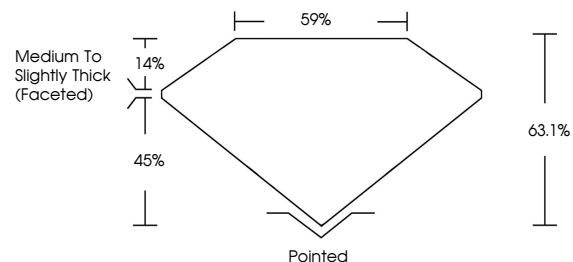

PROPORTIONS