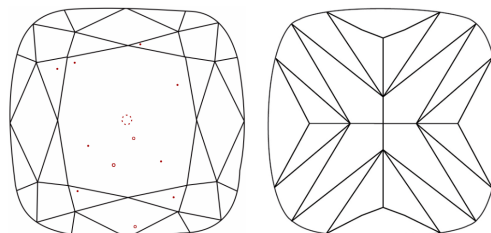

CLARITY CHARACTERISTICS

KEY TO SYMBOLS

Red symbols indicate internal characteristics.
Green symbols indicate external characteristics.