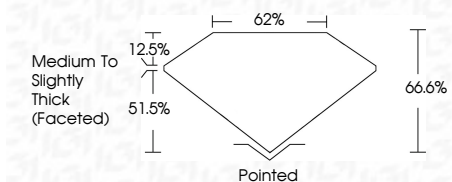

ELECTRONIC COPY

LG634418545
Report verification at igi.org

May 18, 2024
IGI Report Number **LG634418545**
Description **LABORATORY GROWN DIAMOND**
Shape and Cutting Style **SQUARE CUSHION BRILLIANT**
Measurements **8.00 X 7.81 X 5.20 MM**

GRADING RESULTS

Carat Weight **2.51 CARATS**
Color Grade **G**
Clarity Grade **VS 2**

ADDITIONAL GRADING INFORMATION

Polish **EXCELLENT**
Symmetry **EXCELLENT**
Fluorescence **NONE**

Inscription(s) **IGI LG634418545**

Comments: This Laboratory Grown Diamond was created by Chemical Vapor Deposition (CVD) growth process and may include post-growth treatment. Type IIa

IGI

May 18, 2024
IGI Report No LG634418545
SQUARE CUSHION BRILLIANT
8.00 X 7.81 X 5.20 MM
Carat Weight **2.51 CARATS**
Color Grade **G**
Clarity Grade **VS 2**
Depth **66.6%**
Table **62%**
Girdle **Medium to Slightly Thick (Faceted)**
Culet **Pointed**
Polish **EXCELLENT**
Symmetry **EXCELLENT**
Fluorescence **NONE**
Inscription(s) **IGI LG634418545**