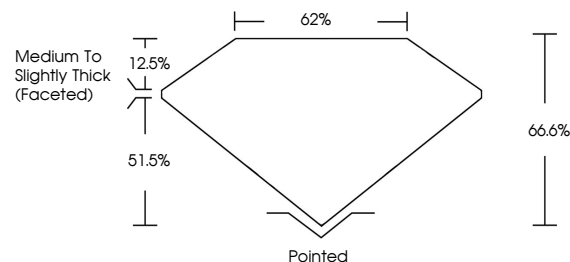

PROPORTIONS