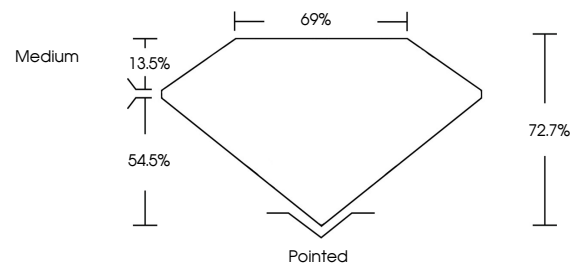

GRADING RESULTS

Carat Weight **1.03 CARAT**
Color Grade **G**
Clarity Grade **VVS 2**

ADDITIONAL GRADING INFORMATION

Polish **EXCELLENT**
Symmetry **EXCELLENT**
Fluorescence **NONE**

Inscription(s) **IGI LG634418688**

Comments: This Laboratory Grown Diamond was created by Chemical Vapor Deposition (CVD) growth process and may include post-growth treatment. Type IIa

PROPORTIONS

CLARITY CHARACTERISTICS

KEY TO SYMBOLS

Red symbols indicate internal characteristics.
Green symbols indicate external characteristics.

Sample Image Used

COLOR

D E F G H I J Faint Very Light Light

CLARITY

IF	VS ¹⁻²	VS ¹⁻²	SI ¹⁻²	I ¹⁻³
Internally Flawless	Very Very Slightly Included	Very Slightly Included	Slightly Included	Included