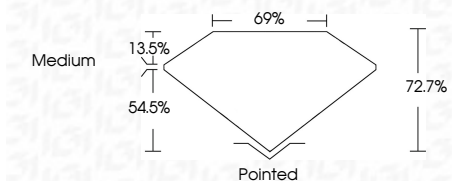

ELECTRONIC COPY

LG634418688
Report verification at igi.org

May 20, 2024
IGI Report Number **LG634418688**
Description **LABORATORY GROWN DIAMOND**
Shape and Cutting Style **PRINCESS CUT**
Measurements **5.53 X 5.34 X 3.88 MM**

GRADING RESULTS

Carat Weight **1.03 CARAT**
Color Grade **G**
Clarity Grade **VVS 2**

ADDITIONAL GRADING INFORMATION

Polish **EXCELLENT**
Symmetry **EXCELLENT**
Fluorescence **NONE**
Inscription(s) **IGI LG634418688**

Comments: This Laboratory Grown Diamond was created by Chemical Vapor Deposition (CVD) growth process and may include post-growth treatment. Type IIa

May 20, 2024
IGI Report No. **LG634418688**
PRINCESS CUT
5.53 X 5.34 X 3.88 MM
Carat Weight **1.03 CARAT**
Color Grade **G**
Clarity Grade **VVS 2**
Depth **54.5%**
Table **13.5%**
Girdle **69%**
Medium
Pointed
Polish **EXCELLENT**
Symmetry **EXCELLENT**
Fluorescence **NONE**
Inscription(s) **IGI LG634418688**

Comments: This Laboratory Grown Diamond was created by Chemical Vapor Deposition (CVD) growth process and may include post-growth treatment. Type IIa

LABORATORY GROWN DIAMOND REPORT

May 20, 2024
IGI Report Number **LG634418688**
Description **LABORATORY GROWN DIAMOND**
Shape and Cutting Style **PRINCESS CUT**
Measurements **5.53 X 5.34 X 3.88 MM**