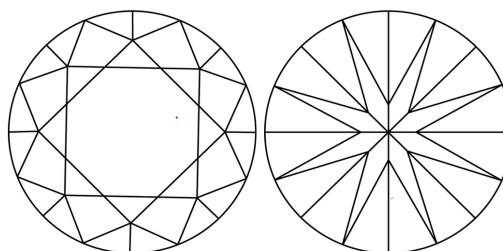

CLARITY CHARACTERISTICS

KEY TO SYMBOLS

Red symbols indicate internal characteristics.
Green symbols indicate external characteristics.