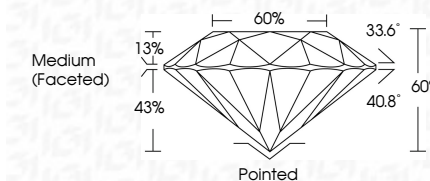

ELECTRONIC COPY

LG634418724
Report verification at igi.org

May 20, 2024
IGI Report Number **LG634418724**
Description **LABORATORY GROWN DIAMOND**
Shape and Cutting Style **ROUND BRILLIANT**
Measurements **9.42 - 9.49 X 5.67 MM**

GRADING RESULTS

Carat Weight **3.13 CARATS**
Color Grade **G**
Clarity Grade **VS 1**
Cut Grade **IDEAL**

ADDITIONAL GRADING INFORMATION

Polish **EXCELLENT**
Symmetry **EXCELLENT**
Fluorescence **NONE**
Inscription(s) **IGI LG634418724**

Comments: This Laboratory Grown Diamond was created by Chemical Vapor Deposition (CVD) growth process and may include post-growth treatment. Type IIa

IGI

May 20, 2024
IGI Report No LG634418724
ROUND BRILLIANT
9.42 - 9.49 X 5.67 MM
3.13 CARATS
Color Grade G
Clarity Grade VS 1
Cut Grade IDEAL
Depth 60%
Table 60%
Medium (Faceted)
Culet Pointed
Polish EXCELLENT
Symmetry EXCELLENT
Fluorescence NONE
Inscription(s) IGI LG634418724
Comments: This Laboratory Grown Diamond was created by Chemical Vapor Deposition (CVD) growth process and may include post-growth treatment. Type IIa

LABORATORY GROWN DIAMOND REPORT

May 20, 2024
IGI Report Number **LG634418724**
Description **LABORATORY GROWN DIAMOND**
Shape and Cutting Style **ROUND BRILLIANT**
Measurements **9.42 - 9.49 X 5.67 MM**