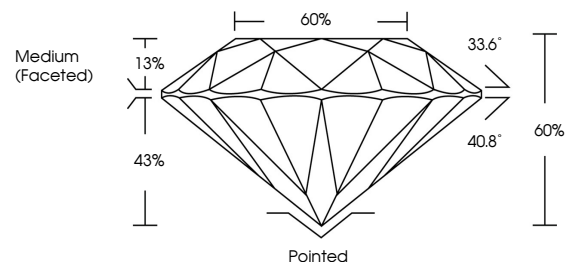

GRADING RESULTS

Carat Weight **3.13 CARATS**
Color Grade **G**
Clarity Grade **VS 1**
Cut Grade **IDEAL**

ADDITIONAL GRADING INFORMATION

Polish **EXCELLENT**
Symmetry **EXCELLENT**
Fluorescence **NONE**
Inscription(s) **IGI LG634418724**

Comments: This Laboratory Grown Diamond was created by Chemical Vapor Deposition (CVD) growth process and may include post-growth treatment. Type IIa

PROPORTIONS

CLARITY CHARACTERISTICS

KEY TO SYMBOLS

Red symbols indicate internal characteristics.
Green symbols indicate external characteristics.

Sample Image Used

COLOR

D E F G H I J Faint Very Light Light

CLARITY

IF	VS ¹⁻²	VS ¹⁻²	SI ¹⁻²	I ¹⁻³
Internally Flawless	Very Very Slightly Included	Very Slightly Included	Slightly Included	Included