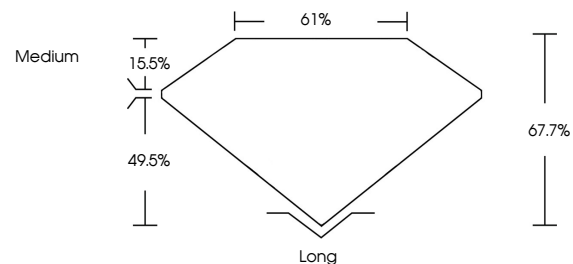

PROPORTIONS