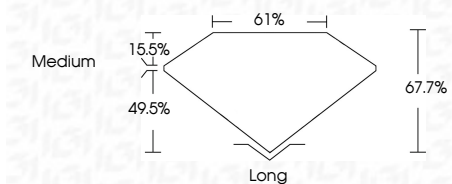

ELECTRONIC COPY

LG634421007
Report verification at igi.org

May 18, 2024
IGI Report Number **LG634421007**
Description **LABORATORY GROWN DIAMOND**
Shape and Cutting Style **EMERALD CUT**
Measurements **9.25 X 6.48 X 4.39 MM**

GRADING RESULTS

Carat Weight **2.61 CARATS**
Color Grade **E**
Clarity Grade **VS 1**

ADDITIONAL GRADING INFORMATION

Polish **EXCELLENT**
Symmetry **EXCELLENT**
Fluorescence **NONE**
Inscription(s) **IGI LG634421007**
Comments: This Laboratory Grown Diamond was created by Chemical Vapor Deposition (CVD) growth process and may include post-growth treatment. Type IIa

IGI

May 18, 2024
IGI Report No. LG634421007
EMERALD CUT
9.25 X 6.48 X 4.39 MM
2.61 CARATS
Color Grade **E**
Clarity Grade **VS 1**
Depth **67.7%**
Table **61%**
Girdle **Medium**
Culet **Long**
Polish **EXCELLENT**
Symmetry **EXCELLENT**
Fluorescence **NONE**
Inscription(s) **IGI LG634421007**

GRADING RESULTS

Carat Weight **2.61 CARATS**
Color Grade **E**
Clarity Grade **VS 1**

ADDITIONAL GRADING INFORMATION

Polish **EXCELLENT**
Symmetry **EXCELLENT**
Fluorescence **NONE**
Inscription(s) **IGI LG634421007**