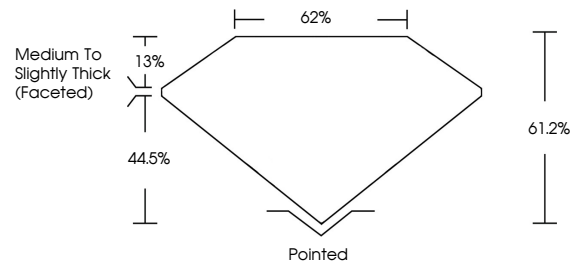

PROPORTIONS