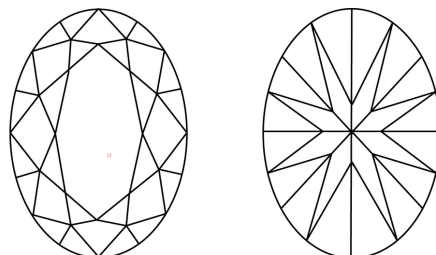

CLARITY CHARACTERISTICS

KEY TO SYMBOLS

Red symbols indicate internal characteristics.
Green symbols indicate external characteristics.