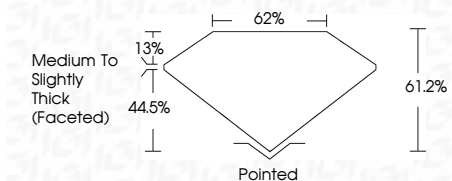

ELECTRONIC COPY

LG634421261
Report verification at igi.org

May 17, 2024
IGI Report Number **LG634421261**
Description **LABORATORY GROWN DIAMOND**
Shape and Cutting Style **OVAL BRILLIANT**
Measurements **11.43 X 7.69 X 4.71 MM**

GRADING RESULTS
Carat Weight **2.62 CARATS**
Color Grade **G**
Clarity Grade **VS 1**

ADDITIONAL GRADING INFORMATION
Polish **EXCELLENT**
Symmetry **EXCELLENT**
Fluorescence **NONE**
Inscription(s) **IGI LG634421261**
Comments: This Laboratory Grown Diamond was created by Chemical Vapor Deposition (CVD) growth process and may include post-growth treatment. Type IIa

May 17, 2024
IGI Report No LG634421261
OVAL BRILLIANT
11.43 X 7.69 X 4.71 MM
Carat Weight **2.62 CARATS**
Color Grade **G**
Clarity Grade **VS 1**
Depth **61.2%**
Table **62%**
Girdle **Medium to Slightly Thick (Faceted)**
Culet **Pointed**
Polish **EXCELLENT**
Symmetry **EXCELLENT**
Fluorescence **NONE**
Inscription(s) **IGI LG634421261**
Comments: This Laboratory Grown Diamond was created by Chemical Vapor Deposition (CVD) growth process and may include post-growth treatment. Type IIa

LABORATORY GROWN DIAMOND REPORT

May 17, 2024
IGI Report Number **LG634421261**
Description **LABORATORY GROWN DIAMOND**
Shape and Cutting Style **OVAL BRILLIANT**
Measurements **11.43 X 7.69 X 4.71 MM**