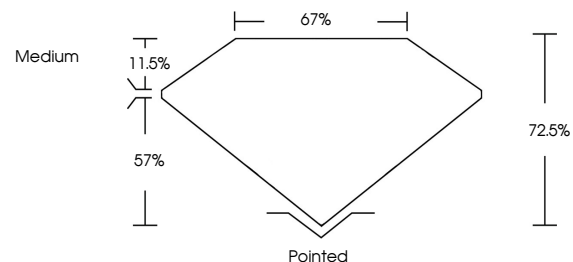

GRADING RESULTS

Carat Weight **2.26 CARATS**
Color Grade **F**
Clarity Grade **VS 1**

ADDITIONAL GRADING INFORMATION

Polish **EXCELLENT**
Symmetry **EXCELLENT**
Fluorescence **NONE**
Inscription(s) **IGI LG634421295**

Comments: This Laboratory Grown Diamond was created by Chemical Vapor Deposition (CVD) growth process and may include post-growth treatment. Type IIa

PROPORTIONS

CLARITY CHARACTERISTICS

KEY TO SYMBOLS

Red symbols indicate internal characteristics.
Green symbols indicate external characteristics.