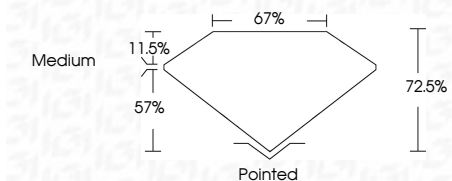

ELECTRONIC COPY

LG634421295
Report verification at igi.org

May 20, 2024
IGI Report Number **LG634421295**
Description **LABORATORY GROWN DIAMOND**
Shape and Cutting Style **PRINCESS CUT**
Measurements **7.22 X 7.09 X 5.14 MM**

GRADING RESULTS

Carat Weight **2.26 CARATS**
Color Grade **F**
Clarity Grade **VS 1**

ADDITIONAL GRADING INFORMATION

Polish **EXCELLENT**
Symmetry **EXCELLENT**
Fluorescence **NONE**
Inscription(s) **IGI LG634421295**
Comments: This Laboratory Grown Diamond was created by Chemical Vapor Deposition (CVD) growth process and may include post-growth treatment. Type IIa

IGI

May 20, 2024
IGI Report No. LG634421295
PRINCESS CUT
7.22 X 7.09 X 5.14 MM
2.26 CARATS
Color Grade **F**
Clarity Grade **VS 1**
Depth **72.5%**
Table **67%**
Girdle **Medium**
Culet **Pointed**
Polish **EXCELLENT**
Symmetry **EXCELLENT**
Fluorescence **NONE**
Inscription(s) **IGI LG634421295**

GRADING RESULTS

Carat Weight **2.26 CARATS**
Color Grade **F**
Clarity Grade **VS 1**

ADDITIONAL GRADING INFORMATION

Polish **EXCELLENT**
Symmetry **EXCELLENT**
Fluorescence **NONE**
Inscription(s) **IGI LG634421295**