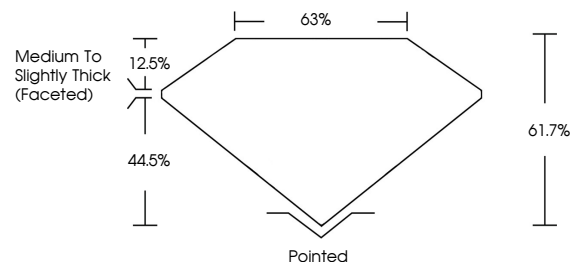

PROPORTIONS