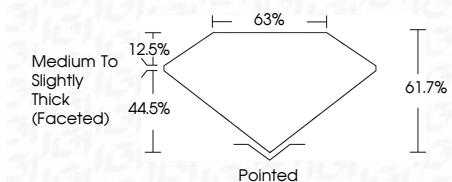

ELECTRONIC COPY

LG634421333
Report verification at igi.org

May 21, 2024
IGI Report Number **LG634421333**
Description **LABORATORY GROWN DIAMOND**
Shape and Cutting Style **OVAL BRILLIANT**
Measurements **10.15 X 7.41 X 4.57 MM**

GRADING RESULTS
Carat Weight **2.16 CARATS**
Color Grade **H**
Clarity Grade **VS 1**

ADDITIONAL GRADING INFORMATION
Polish **EXCELLENT**
Symmetry **EXCELLENT**
Fluorescence **NONE**
Inscription(s) **IGI LG634421333**
Comments: This Laboratory Grown Diamond was created by Chemical Vapor Deposition (CVD) growth process and may include post-growth treatment. Type IIa

May 21, 2024
IGI Report No LG634421333
OVAL BRILLIANT
10.15 X 7.41 X 4.57 MM
Carat Weight **2.16 CARATS**
Color Grade **H**
Clarity Grade **VS 1**
Depth **61.7%**
Table **63%**
Girdle **Medium to Slightly Thick (Faceted)**
Culet **Pointed**
Polish **EXCELLENT**
Symmetry **EXCELLENT**
Fluorescence **NONE**
Inscription(s) **IGI LG634421333**
Comments: This Laboratory Grown Diamond was created by Chemical Vapor Deposition (CVD) growth process and may include post-growth treatment. Type IIa

GRADING RESULTS
Carat Weight **2.16 CARATS**
Color Grade **H**
Clarity Grade **VS 1**

ADDITIONAL GRADING INFORMATION
Polish **EXCELLENT**
Symmetry **EXCELLENT**
Fluorescence **NONE**
Inscription(s) **IGI LG634421333**