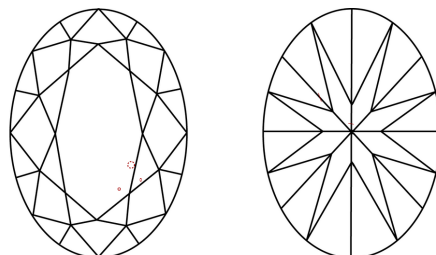

CLARITY CHARACTERISTICS

KEY TO SYMBOLS

Red symbols indicate internal characteristics.
Green symbols indicate external characteristics.