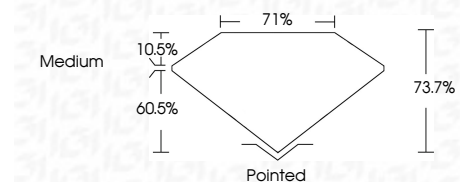

ELECTRONIC COPY

LG634421410
Report verification at igi.org

May 18, 2024
IGI Report Number **LG634421410**
Description **LABORATORY GROWN DIAMOND**
Shape and Cutting Style **PRINCESS CUT**
Measurements **7.37 X 7.31 X 5.39 MM**

GRADING RESULTS
Carat Weight **2.52 CARATS**
Color Grade **G**
Clarity Grade **VS 1**

ADDITIONAL GRADING INFORMATION
Polish **EXCELLENT**
Symmetry **EXCELLENT**
Fluorescence **NONE**
Inscription(s) **IGI LG634421410**
Comments: This Laboratory Grown Diamond was created by Chemical Vapor Deposition (CVD) growth process and may include post-growth treatment. Type IIa

May 18, 2024
IGI Report No. LG634421410
PRINCESS CUT
7.37 X 7.31 X 5.39 MM
2.52 CARATS
Color Grade **G**
Clarity Grade **VS 1**
Depth **60.5%**
Table **10.5%**
Girdle **Medium**
Culet **Pointed**
Polish **EXCELLENT**
Symmetry **EXCELLENT**
Fluorescence **NONE**
Inscription(s) **IGI LG634421410**
Comments: This Laboratory Grown Diamond was created by Chemical Vapor Deposition (CVD) growth process and may include post-growth treatment. Type IIa

LABORATORY GROWN DIAMOND REPORT

May 18, 2024
IGI Report Number **LG634421410**
Description **LABORATORY GROWN DIAMOND**
Shape and Cutting Style **PRINCESS CUT**
Measurements **7.37 X 7.31 X 5.39 MM**

GRADING RESULTS
Carat Weight **2.52 CARATS**
Color Grade **G**
Clarity Grade **VS 1**