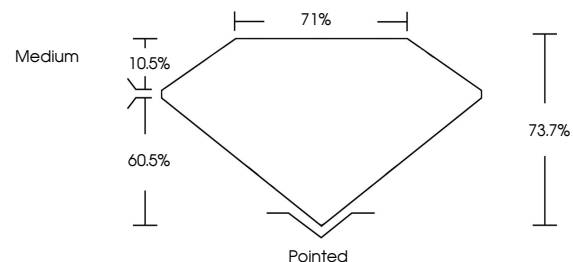

May 18, 2024
IGI Report No. LG634421410
PRINCESS CUT
7.37 X 7.31 X 5.39 MM
2.52 CARATS
Color Grade **G**
Clarity Grade **VS 1**
Depth **60.5%**
Table **10.5%**
Girdle **Medium**
Culet **Pointed**
Polish **EXCELLENT**
Symmetry **EXCELLENT**
Fluorescence **NONE**
Inscription(s) **IGI LG634421410**
Comments: This Laboratory Grown Diamond was created by Chemical Vapor Deposition (CVD) growth process and may include post-growth treatment. Type IIa

LABORATORY GROWN DIAMOND REPORT

May 18, 2024
IGI Report Number **LG634421410**
Description **LABORATORY GROWN DIAMOND**
Shape and Cutting Style **PRINCESS CUT**
Measurements **7.37 X 7.31 X 5.39 MM**

GRADING RESULTS
Carat Weight **2.52 CARATS**
Color Grade **G**
Clarity Grade **VS 1**

PROPORTIONS

CLARITY CHARACTERISTICS

KEY TO SYMBOLS

Red symbols indicate internal characteristics.
Green symbols indicate external characteristics.

Sample Image Used

COLOR

D E F G H I J Faint Very Light Light