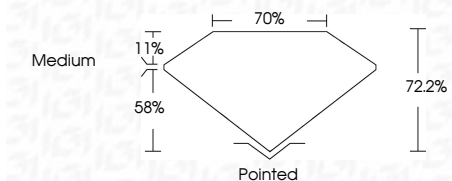

ELECTRONIC COPY

LG634421417
Report verification at igi.org

May 20, 2024
IGI Report Number **LG634421417**
Description **LABORATORY GROWN DIAMOND**
Shape and Cutting Style **PRINCESS CUT**
Measurements **7.83 X 7.56 X 5.46 MM**

GRADING RESULTS

Carat Weight **2.89 CARATS**
Color Grade **G**
Clarity Grade **VS 1**

ADDITIONAL GRADING INFORMATION

Polish **EXCELLENT**
Symmetry **EXCELLENT**
Fluorescence **NONE**
Inscription(s) **IGI LG634421417**
Comments: This Laboratory Grown Diamond was created by Chemical Vapor Deposition (CVD) growth process and may include post-growth treatment. Type IIa

IGI

May 20, 2024
IGI Report No. LG634421417
PRINCESS CUT
7.83 X 7.56 X 5.46 MM
2.89 CARATS
Color Grade **G**
Clarity Grade **VS 1**
Depth **72.2%**
Table **70%**
Girdle **Medium**
Culet **Pointed**
Polish **EXCELLENT**
Symmetry **EXCELLENT**
Fluorescence **NONE**
Inscription(s) **IGI LG634421417**

GRADING RESULTS

Carat Weight **2.89 CARATS**
Color Grade **G**
Clarity Grade **VS 1**

ADDITIONAL GRADING INFORMATION

Polish **EXCELLENT**
Symmetry **EXCELLENT**
Fluorescence **NONE**
Inscription(s) **IGI LG634421417**