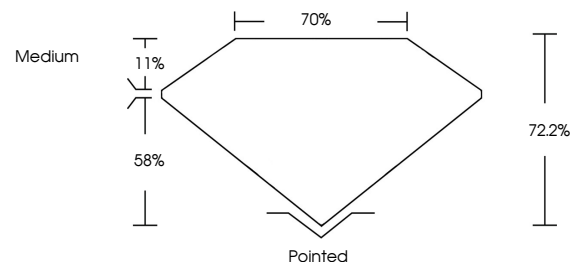

PROPORTIONS