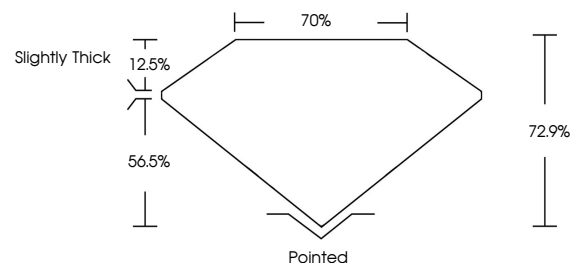

May 20, 2024
IGI Report No. LG634421419
PRINCESS CUT
7.17 X 7.17 X 5.23 MM
2.44 CARATS
Color Grade **F**
Clarity Grade **VS 1**
Depth **72.9%**
Table **70%**
Girdle **Slightly Thick**
Culet **Pointed**
Polish **EXCELLENT**
Symmetry **EXCELLENT**
Fluorescence **NONE**
Inscription(s) **IGI LG634421419**
Comments: This Laboratory Grown Diamond was created by Chemical Vapor Deposition (CVD) growth process and may include post-growth treatment. Type IIa

LABORATORY GROWN DIAMOND REPORT

May 20, 2024
IGI Report Number **LG634421419**
Description **LABORATORY GROWN DIAMOND**
Shape and Cutting Style **PRINCESS CUT**
Measurements **7.17 X 7.17 X 5.23 MM**

GRADING RESULTS
Carat Weight **2.44 CARATS**
Color Grade **F**
Clarity Grade **VS 1**

PROPORTIONS

Sample Image Used

CLARITY CHARACTERISTICS

KEY TO SYMBOLS

Red symbols indicate internal characteristics.
Green symbols indicate external characteristics.

COLOR

D E F G H I J Faint Very Light Light