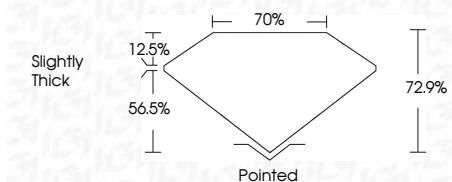

ELECTRONIC COPY

LG634421419
Report verification at igi.org

May 20, 2024
IGI Report Number **LG634421419**
Description **LABORATORY GROWN DIAMOND**
Shape and Cutting Style **PRINCESS CUT**
Measurements **7.17 X 7.17 X 5.23 MM**

GRADING RESULTS
Carat Weight **2.44 CARATS**
Color Grade **F**
Clarity Grade **VS 1**

ADDITIONAL GRADING INFORMATION
Polish **EXCELLENT**
Symmetry **EXCELLENT**
Fluorescence **NONE**
Inscription(s) **IGI LG634421419**
Comments: This Laboratory Grown Diamond was created by Chemical Vapor Deposition (CVD) growth process and may include post-growth treatment. Type IIa

May 20, 2024
IGI Report No. LG634421419
PRINCESS CUT
7.17 X 7.17 X 5.23 MM
2.44 CARATS
Color Grade **F**
Clarity Grade **VS 1**
Depth **72.9%**
Table **70%**
Girdle **Slightly Thick**
Culet **Pointed**
Polish **EXCELLENT**
Symmetry **EXCELLENT**
Fluorescence **NONE**
Inscription(s) **IGI LG634421419**
Comments: This Laboratory Grown Diamond was created by Chemical Vapor Deposition (CVD) growth process and may include post-growth treatment. Type IIa

LABORATORY GROWN DIAMOND REPORT

May 20, 2024
IGI Report Number **LG634421419**
Description **LABORATORY GROWN DIAMOND**
Shape and Cutting Style **PRINCESS CUT**
Measurements **7.17 X 7.17 X 5.23 MM**

GRADING RESULTS
Carat Weight **2.44 CARATS**
Color Grade **F**
Clarity Grade **VS 1**