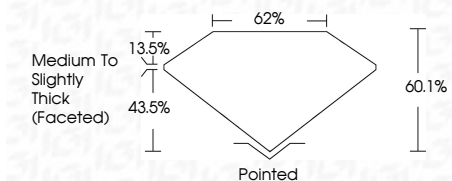

ELECTRONIC COPY

LG634421425
Report verification at igi.org

May 18, 2024
IGI Report Number **LG634421425**
Description **LABORATORY GROWN DIAMOND**
Shape and Cutting Style **OVAL BRILLIANT**
Measurements **10.68 X 7.39 X 4.44 MM**

GRADING RESULTS
Carat Weight **2.18 CARATS**
Color Grade **E**
Clarity Grade **SI 1**

ADDITIONAL GRADING INFORMATION
Polish **EXCELLENT**
Symmetry **EXCELLENT**
Fluorescence **NONE**
Inscription(s) **IGI LG634421425**
Comments: This Laboratory Grown Diamond was created by Chemical Vapor Deposition (CVD) growth process and may include post-growth treatment. Type IIa

May 18, 2024
IGI Report No LG634421425
OVAL BRILLIANT
Carat Weight **2.18 CARATS**
Color Grade **E**
Clarity Grade **SI 1**
Depth **60.1%**
Table **43.5%**
Girdle **Medium to Slightly Thick (Faceted)**
Culet **Pointed**
Polish **EXCELLENT**
Symmetry **EXCELLENT**
Fluorescence **NONE**
Inscription(s) **IGI LG634421425**

GRADING RESULTS
Carat Weight **2.18 CARATS**
Color Grade **E**
Clarity Grade **SI 1**

ADDITIONAL GRADING INFORMATION
Polish **EXCELLENT**
Symmetry **EXCELLENT**
Fluorescence **NONE**
Inscription(s) **IGI LG634421425**