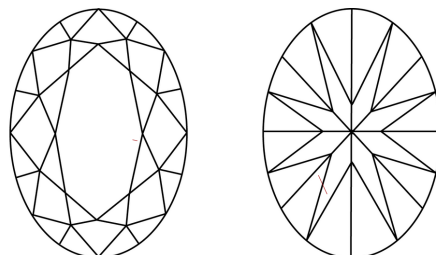

CLARITY CHARACTERISTICS

KEY TO SYMBOLS

Red symbols indicate internal characteristics.
Green symbols indicate external characteristics.