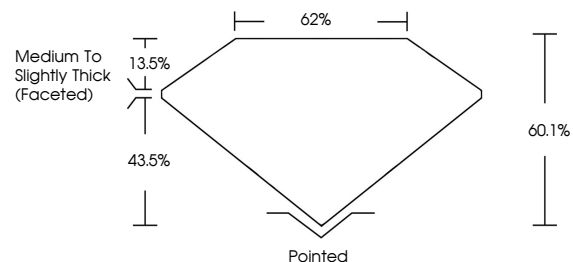

PROPORTIONS