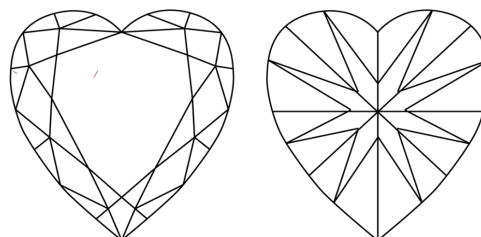

GRADING RESULTS
Carat Weight **1.26 CARAT**
Color Grade **D**
Clarity Grade **VS 1**

ADDITIONAL GRADING INFORMATION
Polish **EXCELLENT**
Symmetry **EXCELLENT**
Fluorescence **NONE**
Inscription(s) **IGI LG634421855**

KEY TO SYMBOLS

Red symbols indicate internal characteristics.
Green symbols indicate external characteristics.

Sample Image Used

COLOR

D E F G H I J Faint Very Light Light

CLARITY

IF	VS ¹⁻²	VS ¹⁻²	SI ¹⁻²	I ¹⁻³
Internally Flawless	Very Very Slightly Included	Very Slightly Included	Slightly Included	Included