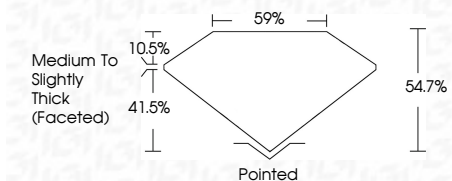

ELECTRONIC COPY

LG634421855
Report verification at igi.org

May 14, 2024
IGI Report Number **LG634421855**
Description **LABORATORY GROWN DIAMOND**
Shape and Cutting Style **HEART BRILLIANT**
Measurements **7.35 X 7.66 X 4.19 MM**

GRADING RESULTS
Carat Weight **1.26 CARAT**
Color Grade **D**
Clarity Grade **VS 1**

ADDITIONAL GRADING INFORMATION
Polish **EXCELLENT**
Symmetry **EXCELLENT**
Fluorescence **NONE**
Inscription(s) **IGI LG634421855**
Comments: As Grown - No indication of post-growth treatment.
This Laboratory Grown Diamond was created by High Pressure High Temperature (HPHT) growth process.
Type II

May 14, 2024
IGI Report No LG634421855
HEART BRILLIANT
7.35 X 7.66 X 4.19 MM
1.26 CARAT
D
VS 1
Color Grade
Depth 54.7%
Table 10.5%
Girdle 41.5%
Medium to Slightly Thick (Faceted)
Pointed
Polish EXCELLENT
Symmetry EXCELLENT
Fluorescence NONE
Inscription(s) IGI LG634421855
Comments: As Grown - No indication of post-growth treatment.
This Laboratory Grown Diamond was created by High Pressure High Temperature (HPHT) growth process.
Type II

GRADING RESULTS
Carat Weight **1.26 CARAT**
Color Grade **D**
Clarity Grade **VS 1**

ADDITIONAL GRADING INFORMATION
Polish **EXCELLENT**
Symmetry **EXCELLENT**
Fluorescence **NONE**
Inscription(s) **IGI LG634421855**