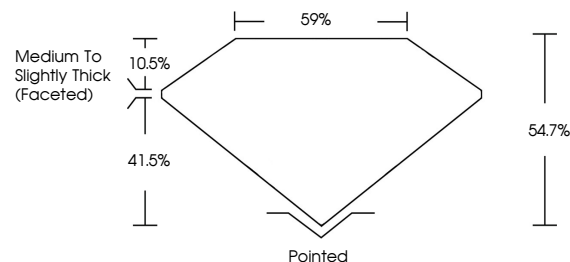

PROPORTIONS