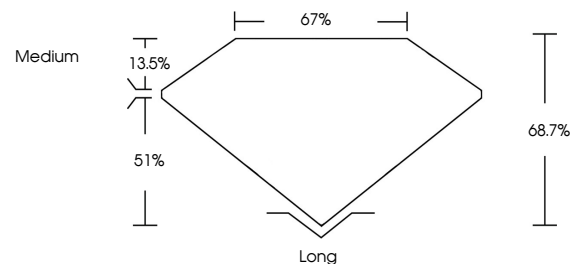

May 18, 2024
IGI Report No. LG634423027
EMERALD CUT
8.48 X 5.68 X 3.90 MM
Carat Weight **1.85 CARAT**
Color Grade **G**
Clarity Grade **VS 2**
Depth **68.7%**
Table **67%**
Girdle **Medium**
Culet **Long**
Polish **EXCELLENT**
Symmetry **EXCELLENT**
Fluorescence **NONE**
Inscription(s) **IGI LG634423027**
Comments: This Laboratory Grown Diamond was created by Chemical Vapor Deposition (CVD) growth process and may include post-growth treatment. Type IIa

LABORATORY GROWN DIAMOND REPORT

May 18, 2024
IGI Report Number **LG634423027**
Description **LABORATORY GROWN DIAMOND**
Shape and Cutting Style **EMERALD CUT**
Measurements **8.48 X 5.68 X 3.90 MM**

GRADING RESULTS
Carat Weight **1.85 CARAT**
Color Grade **G**
Clarity Grade **VS 2**

PROPORTIONS

Sample Image Used

CLARITY CHARACTERISTICS

KEY TO SYMBOLS

Red symbols indicate internal characteristics.
Green symbols indicate external characteristics.

COLOR

D E F G H I J Faint Very Light Light