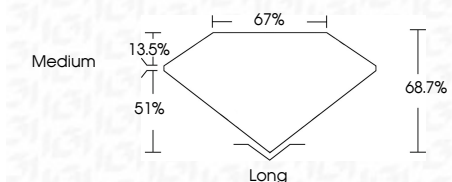

ELECTRONIC COPY

LG634423027
Report verification at igi.org

May 18, 2024
IGI Report Number **LG634423027**
Description **LABORATORY GROWN DIAMOND**
Shape and Cutting Style **EMERALD CUT**
Measurements **8.48 X 5.68 X 3.90 MM**

GRADING RESULTS
Carat Weight **1.85 CARAT**
Color Grade **G**
Clarity Grade **VS 2**

ADDITIONAL GRADING INFORMATION
Polish **EXCELLENT**
Symmetry **EXCELLENT**
Fluorescence **NONE**
Inscription(s) **IGI LG634423027**
Comments: This Laboratory Grown Diamond was created by Chemical Vapor Deposition (CVD) growth process and may include post-growth treatment. Type IIa

May 18, 2024
IGI Report No. LG634423027
EMERALD CUT
8.48 X 5.68 X 3.90 MM
Carat Weight **1.85 CARAT**
Color Grade **G**
Clarity Grade **VS 2**
Depth **68.7%**
Table **67%**
Girdle **Medium**
Culet **Long**
Polish **EXCELLENT**
Symmetry **EXCELLENT**
Fluorescence **NONE**
Inscription(s) **IGI LG634423027**
Comments: This Laboratory Grown Diamond was created by Chemical Vapor Deposition (CVD) growth process and may include post-growth treatment. Type IIa

LABORATORY GROWN DIAMOND REPORT

May 18, 2024
IGI Report Number **LG634423027**
Description **LABORATORY GROWN DIAMOND**
Shape and Cutting Style **EMERALD CUT**
Measurements **8.48 X 5.68 X 3.90 MM**

GRADING RESULTS
Carat Weight **1.85 CARAT**
Color Grade **G**
Clarity Grade **VS 2**