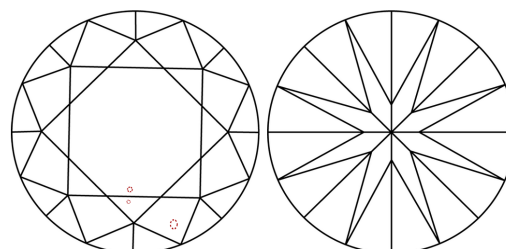

PROPORTIONS

CLARITY CHARACTERISTICS

KEY TO SYMBOLS

Red symbols indicate internal characteristics.
Green symbols indicate external characteristics.

COLOR

D E F G H I J Faint Very Light Light

CLARITY

IF	VS ¹⁻²	VS ¹⁻²	SI ¹⁻²	I ¹⁻³
Internally Flawless	Very Very Slightly Included	Very Slightly Included	Slightly Included	Included