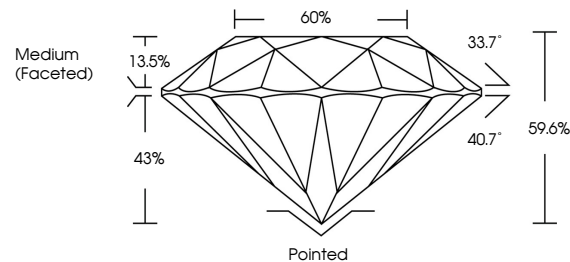

IGI

May 18, 2024
IGI Report No LG634423240
ROUND BRILLIANT
9.31 - 9.35 X 5.57 MM
Carat Weight **2.97 CARATS**
Color Grade **H**
Clarity Grade **VS 1**
Cut Grade **IDEAL**
Depth **59.6%**
Table **60%**
Girdle **Medium (Faceted)**
Culet **Pointed**
Polish **EXCELLENT**
Symmetry **EXCELLENT**
Fluorescence **NONE**
Inscription(s) **IGI LG634423240**
Comments: This Laboratory Grown Diamond was created by Chemical Vapor Deposition (CVD) growth process and may include post-growth treatment. Type IIa

May 18, 2024
IGI Report Number **LG634423240**
Description **LABORATORY GROWN DIAMOND**
Shape and Cutting Style **ROUND BRILLIANT**
Measurements **9.31 - 9.35 X 5.57 MM**

GRADING RESULTS

Carat Weight **2.97 CARATS**
Color Grade **H**
Clarity Grade **VS 1**
Cut Grade **IDEAL**

PROPORTIONS

CLARITY CHARACTERISTICS

KEY TO SYMBOLS

Red symbols indicate internal characteristics.
Green symbols indicate external characteristics.

COLOR

D E F G H I J Faint Very Light Light

CLARITY

IF	VS ¹⁻²	VS ¹⁻²	SI ¹⁻²	I ¹⁻³
Internally Flawless	Very Very Slightly Included	Very Slightly Included	Slightly Included	Included