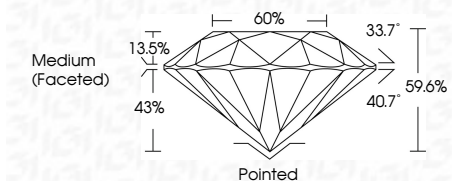

ELECTRONIC COPY

LG634423240
Report verification at igi.org

May 18, 2024
IGI Report Number **LG634423240**
Description **LABORATORY GROWN DIAMOND**
Shape and Cutting Style **ROUND BRILLIANT**
Measurements **9.31 - 9.35 X 5.57 MM**

GRADING RESULTS

Carat Weight **2.97 CARATS**
Color Grade **H**
Clarity Grade **VS 1**
Cut Grade **IDEAL**

ADDITIONAL GRADING INFORMATION

Polish **EXCELLENT**
Symmetry **EXCELLENT**
Fluorescence **NONE**
Inscription(s) **IGI LG634423240**
Comments: This Laboratory Grown Diamond was created by Chemical Vapor Deposition (CVD) growth process and may include post-growth treatment. Type IIa

IGI

May 18, 2024
IGI Report No LG634423240
ROUND BRILLIANT
9.31 - 9.35 X 5.57 MM
Carat Weight **2.97 CARATS**
Color Grade **H**
Clarity Grade **VS 1**
Cut Grade **IDEAL**
Depth **59.6%**
Table **60%**
Girdle **Medium (Faceted)**
Culet **Pointed**
Polish **EXCELLENT**
Symmetry **EXCELLENT**
Fluorescence **NONE**
Inscription(s) **IGI LG634423240**
Comments: This Laboratory Grown Diamond was created by Chemical Vapor Deposition (CVD) growth process and may include post-growth treatment. Type IIa

May 18, 2024
IGI Report Number **LG634423240**
Description **LABORATORY GROWN DIAMOND**
Shape and Cutting Style **ROUND BRILLIANT**
Measurements **9.31 - 9.35 X 5.57 MM**

GRADING RESULTS

Carat Weight **2.97 CARATS**
Color Grade **H**
Clarity Grade **VS 1**
Cut Grade **IDEAL**