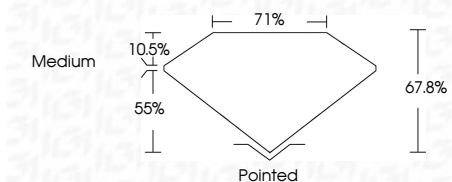

ELECTRONIC COPY

LG634423257
Report verification at igi.org

May 18, 2024
IGI Report Number **LG634423257**
Description **LABORATORY GROWN DIAMOND**
Shape and Cutting Style **PRINCESS CUT**
Measurements **7.24 X 7.04 X 4.77 MM**

GRADING RESULTS
Carat Weight **2.10 CARATS**
Color Grade **G**
Clarity Grade **VS 2**

ADDITIONAL GRADING INFORMATION
Polish **EXCELLENT**
Symmetry **EXCELLENT**
Fluorescence **NONE**
Inscription(s) **IGI LG634423257**
Comments: This Laboratory Grown Diamond was created by Chemical Vapor Deposition (CVD) growth process and may include post-growth treatment. Type IIa

May 18, 2024
IGI Report No. LG634423257
PRINCESS CUT
7.24 X 7.04 X 4.77 MM
Carat Weight **2.10 CARATS**
Color Grade **G**
Clarity Grade **VS 2**
Depth **67.8%**
Table **71%**
Girdle **Medium**
Culet **Pointed**
Polish **EXCELLENT**
Symmetry **EXCELLENT**
Fluorescence **NONE**
Inscription(s) **IGI LG634423257**
Comments: This Laboratory Grown Diamond was created by Chemical Vapor Deposition (CVD) growth process and may include post-growth treatment. Type IIa

LABORATORY GROWN DIAMOND REPORT

May 18, 2024
IGI Report Number **LG634423257**
Description **LABORATORY GROWN DIAMOND**
Shape and Cutting Style **PRINCESS CUT**
Measurements **7.24 X 7.04 X 4.77 MM**

GRADING RESULTS
Carat Weight **2.10 CARATS**
Color Grade **G**
Clarity Grade **VS 2**