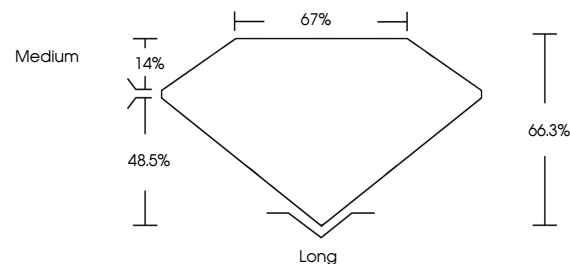

PROPORTIONS