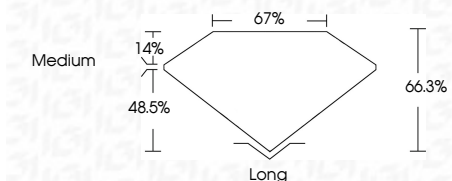

ELECTRONIC COPY

LG634423266
Report verification at igi.org

May 18, 2024
IGI Report Number **LG634423266**
Description **LABORATORY GROWN DIAMOND**
Shape and Cutting Style **EMERALD CUT**
Measurements **8.76 X 6.11 X 4.05 MM**

GRADING RESULTS

Carat Weight **2.10 CARATS**
Color Grade **G**
Clarity Grade **VS 2**

ADDITIONAL GRADING INFORMATION

Polish **EXCELLENT**
Symmetry **EXCELLENT**
Fluorescence **NONE**
Inscription(s) **IGI LG634423266**
Comments: This Laboratory Grown Diamond was created by Chemical Vapor Deposition (CVD) growth process and may include post-growth treatment. Type IIa

IGI

May 18, 2024
IGI Report No. LG634423266
EMERALD CUT
8.76 X 6.11 X 4.05 MM
Carat Weight **2.10 CARATS**
Color Grade **G**
Clarity Grade **VS 2**
Depth **48.5%**
Table **14%**
Girdle **66.3%**
Medium
Long
Culet **EXCELLENT**
Polish **EXCELLENT**
Symmetry **EXCELLENT**
Fluorescence **NONE**
Inscription(s) **IGI LG634423266**

GRADING RESULTS

Carat Weight **2.10 CARATS**
Color Grade **G**
Clarity Grade **VS 2**

ADDITIONAL GRADING INFORMATION

Polish **EXCELLENT**
Symmetry **EXCELLENT**
Fluorescence **NONE**
Inscription(s) **IGI LG634423266**