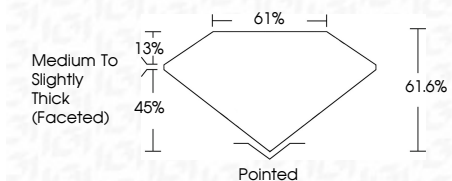

ELECTRONIC COPY

LG634423284
Report verification at igi.org

May 20, 2024
IGI Report Number **LG634423284**
Description **LABORATORY GROWN DIAMOND**
Shape and Cutting Style **OVAL BRILLIANT**
Measurements **10.35 X 7.18 X 4.42 MM**

GRADING RESULTS

Carat Weight **2.04 CARATS**
Color Grade **G**
Clarity Grade **VS 1**

ADDITIONAL GRADING INFORMATION

Polish **EXCELLENT**
Symmetry **EXCELLENT**
Fluorescence **NONE**
Inscription(s) **IGI LG634423284**

Comments: This Laboratory Grown Diamond was created by Chemical Vapor Deposition (CVD) growth process and may include post-growth treatment. Type IIa

IGI

May 20, 2024
IGI Report No LG634423284
OVAL BRILLIANT
10.35 X 7.18 X 4.42 MM
2.04 CARATS
Color Grade **G**
Clarity Grade **VS 1**
Depth **61.6%**
Table **61%**
Girdle **Medium to Slightly Thick (Faceted)**
Culet **Pointed**
Polish **EXCELLENT**
Symmetry **EXCELLENT**
Fluorescence **NONE**
Inscription(s) **IGI LG634423284**

Comments: This Laboratory Grown Diamond was created by Chemical Vapor Deposition (CVD) growth process and may include post-growth treatment. Type IIa

LABORATORY GROWN DIAMOND REPORT

May 20, 2024
IGI Report Number **LG634423284**
Description **LABORATORY GROWN DIAMOND**
Shape and Cutting Style **OVAL BRILLIANT**
Measurements **10.35 X 7.18 X 4.42 MM**