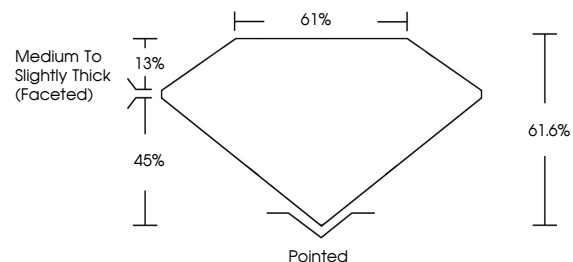

PROPORTIONS