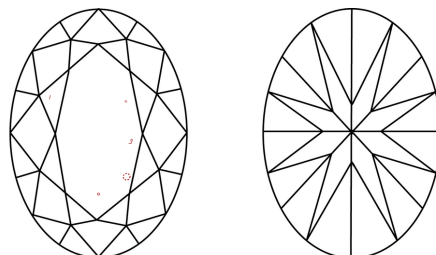

CLARITY CHARACTERISTICS

KEY TO SYMBOLS

Red symbols indicate internal characteristics.
Green symbols indicate external characteristics.

COLOR

D E F G H I J Faint Very Light Light

CLARITY

IF	VS¹⁻²	VS¹⁻²	SI¹⁻²	I¹⁻³
Internally Flawless	Very Very Slightly Included	Very Slightly Included	Slightly Included	Included