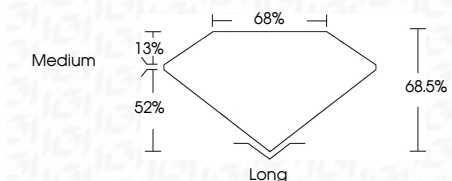

ELECTRONIC COPY

LG634423446
Report verification at igi.org

May 19, 2024

IGI Report Number **LG634423446**

Description **LABORATORY GROWN DIAMOND**

Shape and Cutting Style **EMERALD CUT**

Measurements **8.29 X 6.03 X 4.13 MM**

GRADING RESULTS

Carat Weight **2.03 CARATS**

Color Grade **E**

Clarity Grade **VVS 2**

ADDITIONAL GRADING INFORMATION

Polish **EXCELLENT**

Symmetry **EXCELLENT**

Fluorescence **NONE**

Inscription(s) **IGI LG634423446**

Comments: This Laboratory Grown Diamond was created by Chemical Vapor Deposition (CVD) growth process and may include post-growth treatment. Type IIa

IGI

May 19, 2024
IGI Report No LG634423446
EMERALD CUT
8.29 X 6.03 X 4.13 MM
2.03 CARATS
Color Grade **E**
Clarity Grade **VVS 2**
Depth **68.0%**
Table **65%**
Girdle **Medium**
Culet **Long**
Polish **EXCELLENT**
Symmetry **EXCELLENT**
Fluorescence **NONE**
Inscription(s) **IGI LG634423446**

Description **LABORATORY GROWN DIAMOND**

Shape and Cutting Style **EMERALD CUT**

Measurements **8.29 X 6.03 X 4.13 MM**

GRADING RESULTS

Carat Weight **2.03 CARATS**

Color Grade **E**

Clarity Grade **VVS 2**