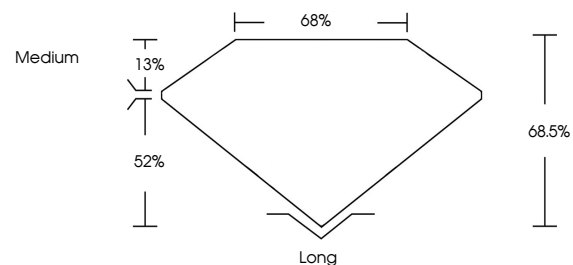

Description **LABORATORY GROWN DIAMOND**

Shape and Cutting Style **EMERALD CUT**

Measurements **8.29 X 6.03 X 4.13 MM**

GRADING RESULTS

Carat Weight **2.03 CARATS**

Color Grade **E**

Clarity Grade **VVS 2**

PROPORTIONS

CLARITY CHARACTERISTICS

KEY TO SYMBOLS

Red symbols indicate internal characteristics.
Green symbols indicate external characteristics.

Sample Image Used

COLOR

D E F G H I J Faint Very Light Light