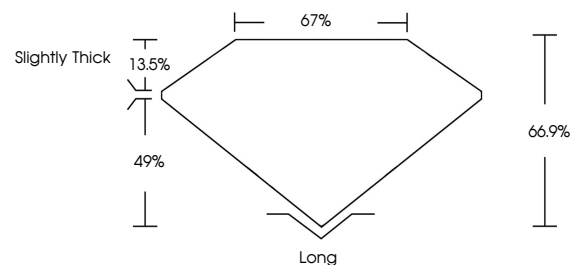

PROPORTIONS