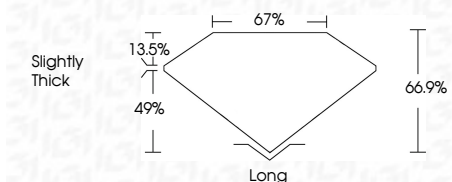

ELECTRONIC COPY

LG634423493
Report verification at igi.org

May 19, 2024
IGI Report Number **LG634423493**
Description **LABORATORY GROWN DIAMOND**
Shape and Cutting Style **EMERALD CUT**
Measurements **8.59 X 5.95 X 3.98 MM**

GRADING RESULTS

Carat Weight **2.04 CARATS**
Color Grade **F**
Clarity Grade **VS 2**

ADDITIONAL GRADING INFORMATION

Polish **EXCELLENT**
Symmetry **EXCELLENT**
Fluorescence **NONE**
Inscription(s) **IGI LG634423493**
Comments: This Laboratory Grown Diamond was created by Chemical Vapor Deposition (CVD) growth process and may include post-growth treatment. Type IIa

IGI

May 19, 2024
IGI Report No. LG634423493
EMERALD CUT
8.59 X 5.95 X 3.98 MM
2.04 CARATS
Color Grade **F**
Clarity Grade **VS 2**
Depth **66.9%**
Table **67%**
Girdle **Slightly Thick**
Culet **Long**
Polish **EXCELLENT**
Symmetry **EXCELLENT**
Fluorescence **NONE**
Inscription(s) **IGI LG634423493**