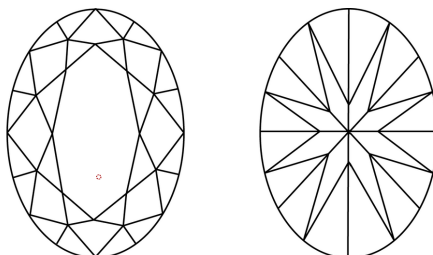

CLARITY CHARACTERISTICS

KEY TO SYMBOLS

Red symbols indicate internal characteristics.
Green symbols indicate external characteristics.

COLOR

D E F G H I J Faint Very Light Light

CLARITY

IF	VS¹⁻²	VS¹⁻²	SI¹⁻²	I¹⁻³
Internally Flawless	Very Very Slightly Included	Very Slightly Included	Slightly Included	Included