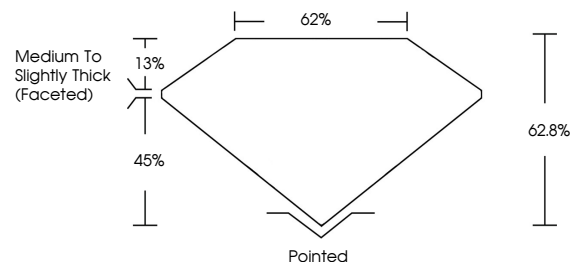

PROPORTIONS