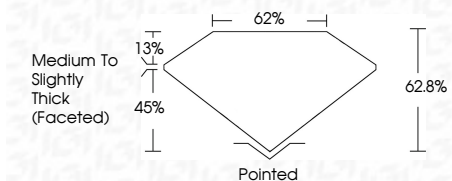

ELECTRONIC COPY

LG634423587
Report verification at igi.org

May 20, 2024
IGI Report Number **LG634423587**
Description **LABORATORY GROWN DIAMOND**
Shape and Cutting Style **OVAL BRILLIANT**
Measurements **10.03 X 7.41 X 4.65 MM**

GRADING RESULTS

Carat Weight **2.15 CARATS**
Color Grade **G**
Clarity Grade **VVS 2**

ADDITIONAL GRADING INFORMATION

Polish **EXCELLENT**
Symmetry **EXCELLENT**
Fluorescence **NONE**
Inscription(s) **IGI LG634423587**

Comments: This Laboratory Grown Diamond was created by Chemical Vapor Deposition (CVD) growth process and may include post-growth treatment. Type IIa

IGI

May 20, 2024
IGI Report No LG634423587
OVAL BRILLIANT
10.03 X 7.41 X 4.65 MM
Carat Weight **2.15 CARATS**
Color Grade **G**
Clarity Grade **VVS 2**
Depth **45.0%**
Table **13.0%**
Girdle **Medium to Slightly Thick (Faceted)**
Culet **Pointed**
Polish **EXCELLENT**
Symmetry **EXCELLENT**
Fluorescence **NONE**
Inscription(s) **IGI LG634423587**

Comments: This Laboratory Grown Diamond was created by Chemical Vapor Deposition (CVD) growth process and may include post-growth treatment. Type IIa

May 20, 2024
IGI Report Number **LG634423587**
Description **LABORATORY GROWN DIAMOND**
Shape and Cutting Style **OVAL BRILLIANT**
Measurements **10.03 X 7.41 X 4.65 MM**