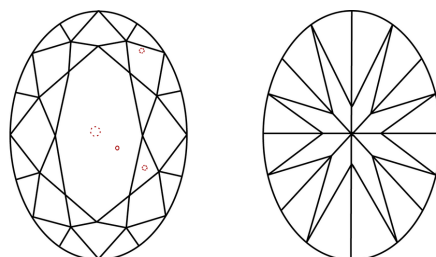

CLARITY CHARACTERISTICS

KEY TO SYMBOLS

Red symbols indicate internal characteristics.
Green symbols indicate external characteristics.