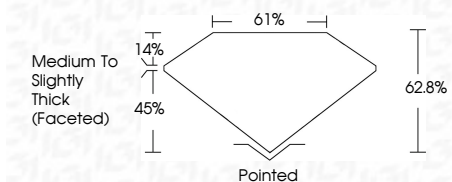

ELECTRONIC COPY

LG634424261
Report verification at igi.org

May 13, 2024
IGI Report Number **LG634424261**
Description **LABORATORY GROWN DIAMOND**
Shape and Cutting Style **OVAL BRILLIANT**
Measurements **8.79 X 5.94 X 3.73 MM**

GRADING RESULTS
Carat Weight **1.23 CARAT**
Color Grade **E**
Clarity Grade **VS 2**

ADDITIONAL GRADING INFORMATION
Polish **EXCELLENT**
Symmetry **EXCELLENT**
Fluorescence **NONE**
Inscription(s) **IGI LG634424261**
Comments: This Laboratory Grown Diamond was created by Chemical Vapor Deposition (CVD) growth process and may include post-growth treatment. Type IIa

May 13, 2024
IGI Report No LG634424261
OVAL BRILLIANT
Carat Weight **1.23 CARAT**
Color Grade **E**
Clarity Grade **VS 2**
Depth **62.8%**
Table **61%**
Girdle **Medium to Slightly Thick (Faceted)**
Culet **Pointed**
Polish **EXCELLENT**
Symmetry **EXCELLENT**
Fluorescence **NONE**
Inscription(s) **IGI LG634424261**
Comments: This Laboratory Grown Diamond was created by Chemical Vapor Deposition (CVD) growth process and may include post-growth treatment. Type IIa

LABORATORY GROWN DIAMOND REPORT

May 13, 2024
IGI Report Number **LG634424261**
Description **LABORATORY GROWN DIAMOND**
Shape and Cutting Style **OVAL BRILLIANT**
Measurements **8.79 X 5.94 X 3.73 MM**