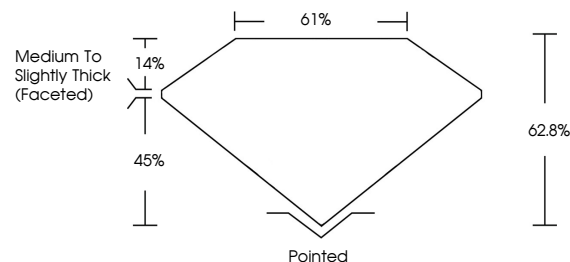

PROPORTIONS