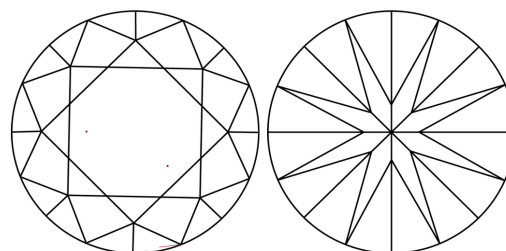

May 17, 2024
IGI Report Number **LG634424560**
Description **LABORATORY GROWN DIAMOND**
Shape and Cutting Style **ROUND BRILLIANT**
Measurements **9.16 - 9.24 X 5.79 MM**

GRADING RESULTS
Carat Weight **3.06 CARATS**
Color Grade **G**
Clarity Grade **VS 1**
Cut Grade **EXCELLENT**

PROPORTIONS

CLARITY CHARACTERISTICS

KEY TO SYMBOLS

Red symbols indicate internal characteristics.
Green symbols indicate external characteristics.

Sample Image Used

COLOR

D E F G H I J Faint Very Light Light