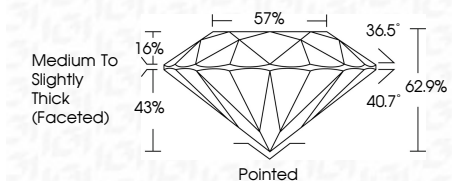

ELECTRONIC COPY

LG634424560
Report verification at igi.org

May 17, 2024
IGI Report Number **LG634424560**
Description **LABORATORY GROWN DIAMOND**
Shape and Cutting Style **ROUND BRILLIANT**
Measurements **9.16 - 9.24 X 5.79 MM**

GRADING RESULTS
Carat Weight **3.06 CARATS**
Color Grade **G**
Clarity Grade **VS 1**
Cut Grade **EXCELLENT**

ADDITIONAL GRADING INFORMATION
Polish **EXCELLENT**
Symmetry **EXCELLENT**
Fluorescence **NONE**
Inscription(s) **IGI LG634424560**
Comments: This Laboratory Grown Diamond was created by Chemical Vapor Deposition (CVD) growth process and may include post-growth treatment. Type IIa

May 17, 2024
IGI Report No LG634424560
ROUND BRILLIANT
9.16 - 9.24 X 5.79 MM
3.06 CARATS
Color Grade **G**
Clarity Grade **VS 1**
Depth **62.9%**
Table **16%**
Girdle **Medium To Slightly Thick (Faceted)**
Culet **Pointed**
Polish **EXCELLENT**
Symmetry **EXCELLENT**
Fluorescence **NONE**
Inscriptions(s) **IGI LG634424560**
Comments: This Laboratory Grown Diamond was created by Chemical Vapor Deposition (CVD) growth process and may include post-growth treatment. Type IIa

May 17, 2024
IGI Report Number **LG634424560**
Description **LABORATORY GROWN DIAMOND**
Shape and Cutting Style **ROUND BRILLIANT**
Measurements **9.16 - 9.24 X 5.79 MM**

GRADING RESULTS
Carat Weight **3.06 CARATS**
Color Grade **G**
Clarity Grade **VS 1**
Cut Grade **EXCELLENT**