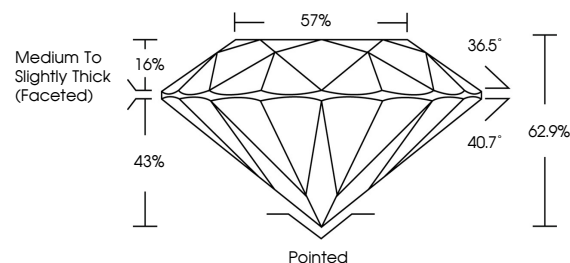

PROPORTIONS