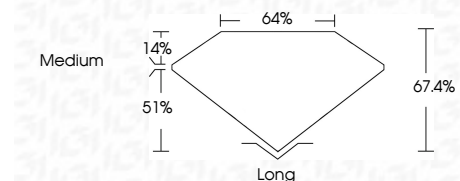

ELECTRONIC COPY

LG634424616
Report verification at igi.org

May 17, 2024
IGI Report Number **LG634424616**
Description **LABORATORY GROWN DIAMOND**
Shape and Cutting Style **EMERALD CUT**
Measurements **9.28 X 6.38 X 4.30 MM**

GRADING RESULTS
Carat Weight **2.47 CARATS**
Color Grade **F**
Clarity Grade **SI 1**

ADDITIONAL GRADING INFORMATION
Polish **EXCELLENT**
Symmetry **EXCELLENT**
Fluorescence **NONE**
Inscription(s) **IGI LG634424616**
Comments: This Laboratory Grown Diamond was created by Chemical Vapor Deposition (CVD) growth process and may include post-growth treatment. Type IIa

May 17, 2024
IGI Report No. LG634424616
EMERALD CUT
9.28 X 6.38 X 4.30 MM
2.47 CARATS
Color Grade **F**
Clarity Grade **SI 1**
Depth **67.4%**
Table **51%**
Girdle **Medium**
Culet **Long**
Polish **EXCELLENT**
Symmetry **EXCELLENT**
Fluorescence **NONE**
Inscription(s) **IGI LG634424616**
Comments: This Laboratory Grown Diamond was created by Chemical Vapor Deposition (CVD) growth process and may include post-growth treatment. Type IIa

LABORATORY GROWN DIAMOND REPORT

May 17, 2024
IGI Report Number **LG634424616**
Description **LABORATORY GROWN DIAMOND**
Shape and Cutting Style **EMERALD CUT**
Measurements **9.28 X 6.38 X 4.30 MM**

GRADING RESULTS
Carat Weight **2.47 CARATS**
Color Grade **F**
Clarity Grade **SI 1**