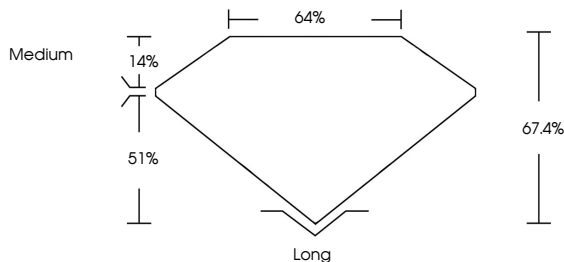

May 17, 2024
IGI Report No. LG634424616
EMERALD CUT
9.28 X 6.38 X 4.30 MM
2.47 CARATS
Color Grade **F**
Clarity Grade **SI 1**
Depth **67.4%**
Table **51%**
Girdle **Medium**
Culet **Long**
Polish **EXCELLENT**
Symmetry **EXCELLENT**
Fluorescence **NONE**
Inscription(s) **IGI LG634424616**
Comments: This Laboratory Grown Diamond was created by Chemical Vapor Deposition (CVD) growth process and may include post-growth treatment. Type IIa

LABORATORY GROWN DIAMOND REPORT

May 17, 2024
IGI Report Number **LG634424616**
Description **LABORATORY GROWN DIAMOND**
Shape and Cutting Style **EMERALD CUT**
Measurements **9.28 X 6.38 X 4.30 MM**

GRADING RESULTS
Carat Weight **2.47 CARATS**
Color Grade **F**
Clarity Grade **SI 1**

PROPORTIONS

CLARITY CHARACTERISTICS

KEY TO SYMBOLS
Red symbols indicate internal characteristics.
Green symbols indicate external characteristics.

Sample Image Used

COLOR

D	E	F	G	H	I	J	Faint	Very Light	Light
---	---	---	---	---	---	---	-------	------------	-------