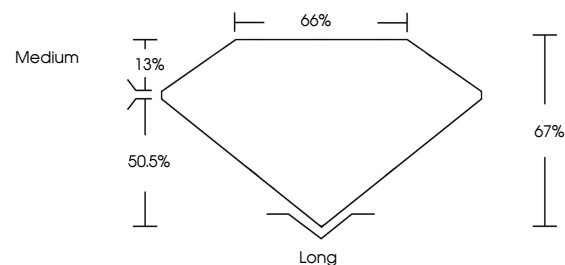

PROPORTIONS