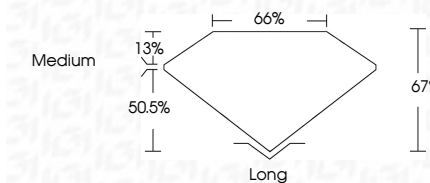

ELECTRONIC COPY

LG634424670
Report verification at igi.org

May 20, 2024
IGI Report Number **LG634424670**
Description **LABORATORY GROWN DIAMOND**
Shape and Cutting Style **EMERALD CUT**
Measurements **9.46 X 6.43 X 4.31 MM**

GRADING RESULTS

Carat Weight **2.58 CARATS**
Color Grade **E**
Clarity Grade **VVS 2**

ADDITIONAL GRADING INFORMATION

Polish **EXCELLENT**
Symmetry **EXCELLENT**
Fluorescence **NONE**
Inscription(s) **(IGI) LG634424670**

Comments: This Laboratory Grown Diamond was created by Chemical Vapor Deposition (CVD) growth process and may include post-growth treatment. Type IIa

IGI

May 20, 2024
IGI Report No. **LG634424670**
EMERALD CUT
9.46 X 6.43 X 4.31 MM
2.58 CARATS
Color Grade **E**
Clarity Grade **VVS 2**
Depth **67%**
Table **66%**
Girdle **Medium**
Culet **Long**
Polish **EXCELLENT**
Symmetry **EXCELLENT**
Fluorescence **NONE**
Inscription(s) **(IGI) LG634424670**

Comments: This Laboratory Grown Diamond was created by Chemical Vapor Deposition (CVD) growth process and may include post-growth treatment. Type IIa

LABORATORY GROWN DIAMOND REPORT

May 20, 2024
IGI Report Number **LG634424670**
Description **LABORATORY GROWN DIAMOND**
Shape and Cutting Style **EMERALD CUT**
Measurements **9.46 X 6.43 X 4.31 MM**