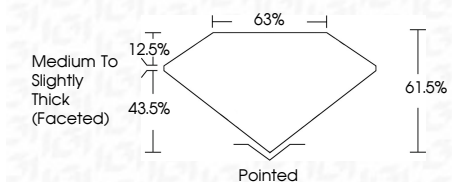

ELECTRONIC COPY

LG634424673
Report verification at igi.org

May 20, 2024
IGI Report Number **LG634424673**
Description **LABORATORY GROWN DIAMOND**
Shape and Cutting Style **OVAL BRILLIANT**
Measurements **10.24 X 7.01 X 4.31 MM**

GRADING RESULTS
Carat Weight **1.99 CARAT**
Color Grade **E**
Clarity Grade **VS 2**

ADDITIONAL GRADING INFORMATION
Polish **EXCELLENT**
Symmetry **EXCELLENT**
Fluorescence **NONE**
Inscription(s) **IGI LG634424673**
Comments: This Laboratory Grown Diamond was created by Chemical Vapor Deposition (CVD) growth process and may include post-growth treatment. Type IIa

May 20, 2024
IGI Report No LG634424673
OVAL BRILLIANT
10.24 X 7.01 X 4.31 MM
1.99 CARAT
Color Grade **E**
Clarity Grade **VS 2**
Depth **61.6%**
Table **43.5%**
Girdle **Medium to Slightly Thick (Faceted)**
Culet **Pointed**
Polish **EXCELLENT**
Symmetry **EXCELLENT**
Fluorescence **NONE**
Inscription(s) **IGI LG634424673**
Comments: This Laboratory Grown Diamond was created by Chemical Vapor Deposition (CVD) growth process and may include post-growth treatment. Type IIa

LABORATORY GROWN DIAMOND REPORT

May 20, 2024
IGI Report Number **LG634424673**
Description **LABORATORY GROWN DIAMOND**
Shape and Cutting Style **OVAL BRILLIANT**
Measurements **10.24 X 7.01 X 4.31 MM**