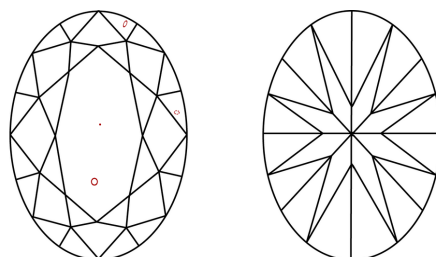

CLARITY CHARACTERISTICS

KEY TO SYMBOLS

Red symbols indicate internal characteristics.
Green symbols indicate external characteristics.