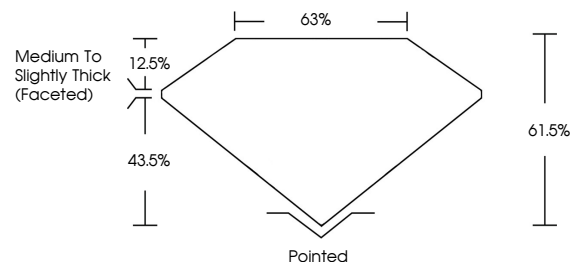

PROPORTIONS