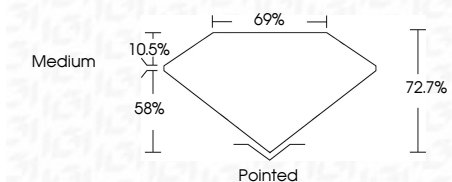

ELECTRONIC COPY

LG634424677
Report verification at igi.org

May 20, 2024
IGI Report Number **LG634424677**
Description **LABORATORY GROWN DIAMOND**
Shape and Cutting Style **PRINCESS CUT**
Measurements **7.11 X 7.06 X 5.13 MM**

GRADING RESULTS
Carat Weight **2.26 CARATS**
Color Grade **G**
Clarity Grade **VS 1**

ADDITIONAL GRADING INFORMATION
Polish **EXCELLENT**
Symmetry **EXCELLENT**
Fluorescence **NONE**
Inscription(s) **IGI LG634424677**
Comments: This Laboratory Grown Diamond was created by Chemical Vapor Deposition (CVD) growth process and may include post-growth treatment. Type IIa

May 20, 2024
IGI Report No. **LG634424677**
PRINCESS CUT
7.11 X 7.06 X 5.13 MM
Carat Weight **2.26 CARATS**
Color Grade **G**
Clarity Grade **VS 1**
Depth **58%**
Table **10.5%**
Girdle **69%**
Height **72.7%**
Medium
Pointed
Polish **EXCELLENT**
Symmetry **EXCELLENT**
Fluorescence **NONE**
Inscription(s) **IGI LG634424677**
Comments: This Laboratory Grown Diamond was created by Chemical Vapor Deposition (CVD) growth process and may include post-growth treatment. Type IIa

LABORATORY GROWN DIAMOND REPORT

May 20, 2024
IGI Report Number **LG634424677**
Description **LABORATORY GROWN DIAMOND**
Shape and Cutting Style **PRINCESS CUT**
Measurements **7.11 X 7.06 X 5.13 MM**

GRADING RESULTS
Carat Weight **2.26 CARATS**
Color Grade **G**
Clarity Grade **VS 1**