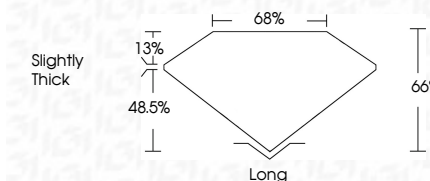

ELECTRONIC COPY

LG634424708
Report verification at igi.org

May 20, 2024
IGI Report Number **LG634424708**
Description **LABORATORY GROWN DIAMOND**
Shape and Cutting Style **EMERALD CUT**
Measurements **8.71 X 6.27 X 4.14 MM**

GRADING RESULTS

Carat Weight **2.23 CARATS**
Color Grade **F**
Clarity Grade **VS 2**

ADDITIONAL GRADING INFORMATION

Polish **EXCELLENT**
Symmetry **EXCELLENT**
Fluorescence **NONE**
Inscription(s) **IGI LG634424708**
Comments: This Laboratory Grown Diamond was created by Chemical Vapor Deposition (CVD) growth process and may include post-growth treatment. Type IIa

IGI

May 20, 2024
IGI Report No. LG634424708
EMERALD CUT
8.71 X 6.27 X 4.14 MM
Carat Weight **2.23 CARATS**
Color Grade **F**
Clarity Grade **VS 2**
Depth **66%**
Table **65%**
Girdle **Slightly Thick**
Culet **Long**
Polish **EXCELLENT**
Symmetry **EXCELLENT**
Fluorescence **NONE**
Inscription(s) **IGI LG634424708**

Comments: This Laboratory Grown Diamond was created by Chemical Vapor Deposition (CVD) growth process and may include post-growth treatment. Type IIa

LABORATORY GROWN DIAMOND REPORT

May 20, 2024
IGI Report Number **LG634424708**
Description **LABORATORY GROWN DIAMOND**
Shape and Cutting Style **EMERALD CUT**
Measurements **8.71 X 6.27 X 4.14 MM**