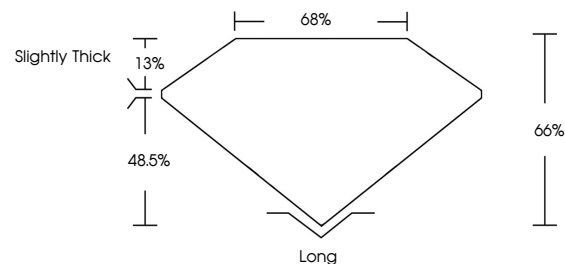

PROPORTIONS