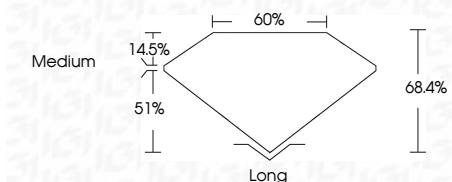

ELECTRONIC COPY

LG634424920
Report verification at igi.org

May 23, 2024
IGI Report Number **LG634424920**
Description **LABORATORY GROWN DIAMOND**
Shape and Cutting Style **EMERALD CUT**
Measurements **8.25 X 5.99 X 4.10 MM**

GRADING RESULTS

Carat Weight **1.98 CARAT**
Color Grade **F**
Clarity Grade **VVS 2**

ADDITIONAL GRADING INFORMATION

Polish **EXCELLENT**
Symmetry **EXCELLENT**
Fluorescence **NONE**
Inscription(s) **IGI LG634424920**

Comments: This Laboratory Grown Diamond was created by Chemical Vapor Deposition (CVD) growth process and may include post-growth treatment. Type IIa

IGI

May 23, 2024
IGI Report No. **LG634424920**
EMERALD CUT
8.25 X 5.99 X 4.10 MM
Carat Weight **1.98 CARAT**
Color Grade **F**
Clarity Grade **VVS 2**
Depth **68.4%**
Table **60%**
Girdle **Medium**
Culet **Long**
Polish **EXCELLENT**
Symmetry **EXCELLENT**
Fluorescence **NONE**
Inscription(s) **IGI LG634424920**