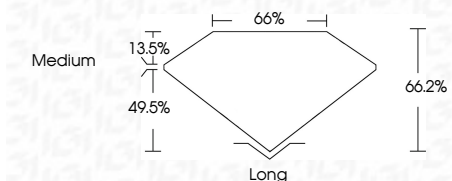

ELECTRONIC COPY

LG634424925
Report verification at igi.org

May 20, 2024
IGI Report Number **LG634424925**
Description **LABORATORY GROWN DIAMOND**
Shape and Cutting Style **EMERALD CUT**
Measurements **9.64 X 6.71 X 4.44 MM**

GRADING RESULTS

Carat Weight **2.78 CARATS**
Color Grade **F**
Clarity Grade **VS 1**

ADDITIONAL GRADING INFORMATION

Polish **EXCELLENT**
Symmetry **EXCELLENT**
Fluorescence **NONE**
Inscription(s) **IGI LG634424925**
Comments: This Laboratory Grown Diamond was created by Chemical Vapor Deposition (CVD) growth process and may include post-growth treatment. Type IIa

IGI

May 20, 2024
IGI Report No. **LG634424925**
EMERALD CUT
Carat Weight **2.78 CARATS**
Color Grade **F**
Clarity Grade **VS 1**
Depth **66.2%**
Table **49.5%**
Girdle **Medium**
Culet **Long**
Polish **EXCELLENT**
Symmetry **EXCELLENT**
Fluorescence **NONE**
Inscription(s) **IGI LG634424925**

GRADING RESULTS

Carat Weight **2.78 CARATS**
Color Grade **F**
Clarity Grade **VS 1**

ADDITIONAL GRADING INFORMATION

Polish **EXCELLENT**
Symmetry **EXCELLENT**
Fluorescence **NONE**
Inscription(s) **IGI LG634424925**