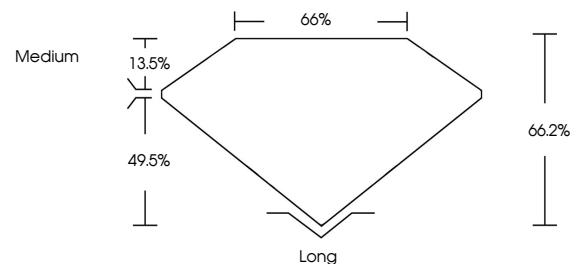

PROPORTIONS