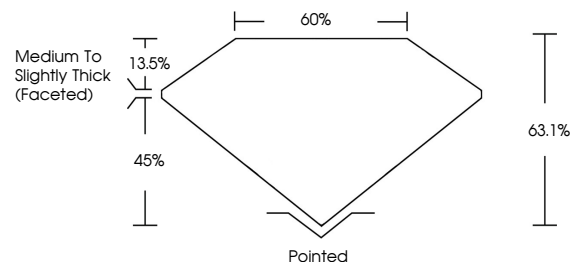

PROPORTIONS