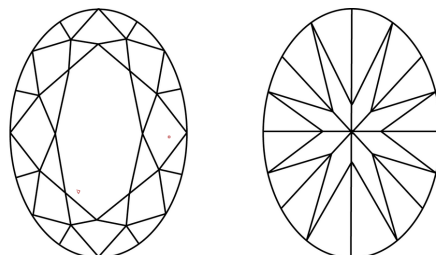

CLARITY CHARACTERISTICS

KEY TO SYMBOLS

Red symbols indicate internal characteristics.
Green symbols indicate external characteristics.