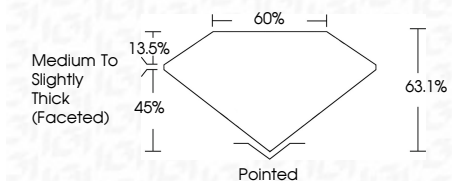

ELECTRONIC COPY

LG634425267
Report verification at igi.org

May 17, 2024
IGI Report Number **LG634425267**
Description **LABORATORY GROWN DIAMOND**
Shape and Cutting Style **OVAL BRILLIANT**
Measurements **11.32 X 7.91 X 4.99 MM**

GRADING RESULTS
Carat Weight **2.82 CARATS**
Color Grade **FANCY VIVID BLUE**
Clarity Grade **VS 1**

ADDITIONAL GRADING INFORMATION
Polish **EXCELLENT**
Symmetry **EXCELLENT**
Fluorescence **NONE**
Inscription(s) **IGI LG634425267**
Comments: This Laboratory Grown Diamond was created by Chemical Vapor Deposition (CVD) growth process. Indications of post-growth treatment.

May 17, 2024
IGI Report No **LG634425267**
OVAL BRILLIANT
Carat Weight **2.82 CARATS**
Color Grade **FANCY VIVID BLUE**
Clarity Grade **VS 1**
Depth **45%**
Table **13.5%Girdle **Medium to Slightly Thick (Faceted)**
Culet **Pointed**
Polish **EXCELLENT**
Symmetry **EXCELLENT**
Fluorescence **NONE**
Inscription(s) **IGI LG634425267****

GRADING RESULTS
Carat Weight **2.82 CARATS**
Color Grade **FANCY VIVID BLUE**
Clarity Grade **VS 1**

ADDITIONAL GRADING INFORMATION
Polish **EXCELLENT**
Symmetry **EXCELLENT**
Fluorescence **NONE**
Inscription(s) **IGI LG634425267**