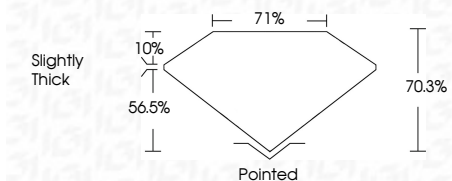

ELECTRONIC COPY

LG634425313
Report verification at igi.org

May 20, 2024

IGI Report Number **LG634425313**

Description **LABORATORY GROWN DIAMOND**

Shape and Cutting Style **PRINCESS CUT**

Measurements **8.06 X 7.92 X 5.57 MM**

GRADING RESULTS

Carat Weight **3.12 CARATS**

Color Grade **G**

Clarity Grade **VS 1**

ADDITIONAL GRADING INFORMATION

Polish **EXCELLENT**

Symmetry **EXCELLENT**

Fluorescence **NONE**

Inscription(s) **IGI LG634425313**

Comments: This Laboratory Grown Diamond was created by Chemical Vapor Deposition (CVD) growth process and may include post-growth treatment. Type IIa

IGI

May 20, 2024
IGI Report No. LG634425313
PRINCESS CUT
8.06 X 7.92 X 5.57 MM
3.12 CARATS
Color Grade **G**
Clarity Grade **VS 1**
Depth **70.3%**
Table **10%**
Girdle **Slightly Thick**
Culet **Pointed**
Polish **EXCELLENT**
Symmetry **EXCELLENT**
Fluorescence **NONE**
Inscription(s) **IGI LG634425313**

Description **LABORATORY GROWN DIAMOND**

Shape and Cutting Style **PRINCESS CUT**

Measurements **8.06 X 7.92 X 5.57 MM**

GRADING RESULTS

Carat Weight **3.12 CARATS**

Color Grade **G**

Clarity Grade **VS 1**