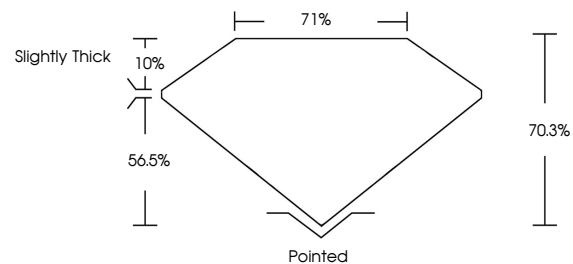

Description **LABORATORY GROWN DIAMOND**

Shape and Cutting Style **PRINCESS CUT**

Measurements **8.06 X 7.92 X 5.57 MM**

GRADING RESULTS

Carat Weight **3.12 CARATS**

Color Grade **G**

Clarity Grade **VS 1**

PROPORTIONS

Sample Image Used

CLARITY CHARACTERISTICS

KEY TO SYMBOLS

Red symbols indicate internal characteristics.
Green symbols indicate external characteristics.

COLOR

D E F G H I J Faint Very Light Light