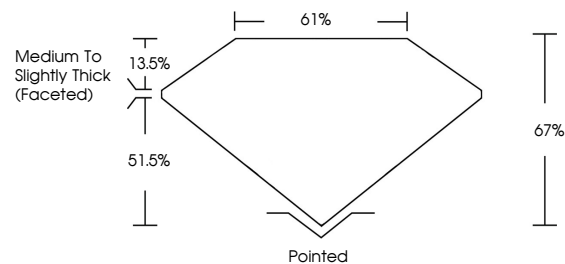

ELECTRONIC COPY

LG634425457
Report verification at igi.org

May 20, 2024
IGI Report Number **LG634425457**
Description **LABORATORY GROWN DIAMOND**
Shape and Cutting Style **SQUARE CUSHION BRILLIANT**
Measurements **7.36 X 7.31 X 4.90 MM**

IGI

May 20, 2024
IGI Report No LG634425457
SQUARE CUSHION BRILLIANT
7.36 X 7.31 X 4.90 MM
2.01 CARATS
F
VS 2
67%
61%
Medium to Slightly Thick (Faceted)
Pointed
EXCELLENT
EXCELLENT
NONE
IGI LG634425457

Comments: This Laboratory Grown Diamond was created by Chemical Vapor Deposition (CVD) growth process and may include post-growth treatment. Type IIa

May 20, 2024
IGI Report Number **LG634425457**
Description **LABORATORY GROWN DIAMOND**
Shape and Cutting Style **SQUARE CUSHION BRILLIANT**
Measurements **7.36 X 7.31 X 4.90 MM**

GRADING RESULTS

Carat Weight **2.01 CARATS**
Color Grade **F**
Clarity Grade **VS 2**

PROPORTIONS

CLARITY CHARACTERISTICS

KEY TO SYMBOLS

Red symbols indicate internal characteristics.
Green symbols indicate external characteristics.

COLOR

D E F G H I J Faint Very Light Light

CLARITY

| | | | | |
|---------------------|-----------------------------|------------------------|-------------------|------------------|
| IF | VS ¹⁻² | VS ¹⁻² | SI ¹⁻² | I ¹⁻³ |
| Internally Flawless | Very Very Slightly Included | Very Slightly Included | Slightly Included | Included |