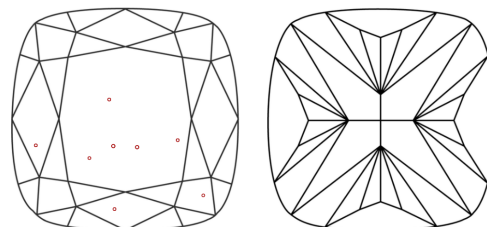

PROPORTIONS

CLARITY CHARACTERISTICS

KEY TO SYMBOLS

Red symbols indicate internal characteristics.
Green symbols indicate external characteristics.

COLOR

D E F G H I J Faint Very Light Light

CLARITY

| | | | | |
|---------------------|-----------------------------|------------------------|-------------------|------------------|
| IF | VS ¹⁻² | VS ¹⁻² | SI ¹⁻² | I ¹⁻³ |
| Internally Flawless | Very Very Slightly Included | Very Slightly Included | Slightly Included | Included |