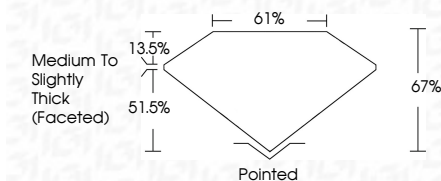

ELECTRONIC COPY

LG634425457
Report verification at igi.org

May 20, 2024
IGI Report Number **LG634425457**
Description **LABORATORY GROWN DIAMOND**
Shape and Cutting Style **SQUARE CUSHION BRILLIANT**
Measurements **7.36 X 7.31 X 4.90 MM**

GRADING RESULTS

Carat Weight **2.01 CARATS**
Color Grade **F**
Clarity Grade **VS 2**

ADDITIONAL GRADING INFORMATION

Polish **EXCELLENT**
Symmetry **EXCELLENT**
Fluorescence **NONE**
Inscription(s) **IGI LG634425457**
Comments: This Laboratory Grown Diamond was created by Chemical Vapor Deposition (CVD) growth process and may include post-growth treatment. Type IIa

IGI

May 20, 2024
IGI Report No LG634425457
SQUARE CUSHION BRILLIANT
7.36 X 7.31 X 4.90 MM
2.01 CARATS
F
VS 2
67%
61%
Medium to Slightly Thick (Faceted)
Pointed
EXCELLENT
EXCELLENT
NONE
IGI LG634425457

Comments: This Laboratory Grown Diamond was created by Chemical Vapor Deposition (CVD) growth process and may include post-growth treatment. Type IIa

May 20, 2024
IGI Report Number **LG634425457**
Description **LABORATORY GROWN DIAMOND**
Shape and Cutting Style **SQUARE CUSHION BRILLIANT**
Measurements **7.36 X 7.31 X 4.90 MM**

GRADING RESULTS

Carat Weight **2.01 CARATS**
Color Grade **F**
Clarity Grade **VS 2**