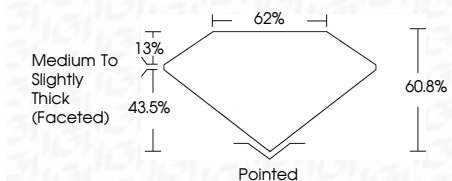

ELECTRONIC COPY

LG634425522
Report verification at igi.org

May 20, 2024
IGI Report Number **LG634425522**
Description **LABORATORY GROWN DIAMOND**
Shape and Cutting Style **OVAL BRILLIANT**
Measurements **11.94 X 7.96 X 4.84 MM**

GRADING RESULTS

Carat Weight **2.91 CARATS**
Color Grade **H**
Clarity Grade **VVS 2**

ADDITIONAL GRADING INFORMATION

Polish **EXCELLENT**
Symmetry **EXCELLENT**
Fluorescence **NONE**
Inscription(s) **IGI LG634425522**

Comments: This Laboratory Grown Diamond was created by Chemical Vapor Deposition (CVD) growth process and may include post-growth treatment. Type IIa

IGI

May 20, 2024
IGI Report No LG634425522
OVAL BRILLIANT
11.94 X 7.96 X 4.84 MM
Carat Weight **2.91 CARATS**
Color Grade **H**
Clarity Grade **VVS 2**
Depth **43.5%**
Table **13%**
Girdle **Medium to Slightly Thick (Faceted)**
Culet **Pointed**
Polish **EXCELLENT**
Symmetry **EXCELLENT**
Fluorescence **NONE**
Inscription(s) **IGI LG634425522**

Comments: This Laboratory Grown Diamond was created by Chemical Vapor Deposition (CVD) growth process and may include post-growth treatment. Type IIa

May 20, 2024
IGI Report Number **LG634425522**
Description **LABORATORY GROWN DIAMOND**
Shape and Cutting Style **OVAL BRILLIANT**
Measurements **11.94 X 7.96 X 4.84 MM**