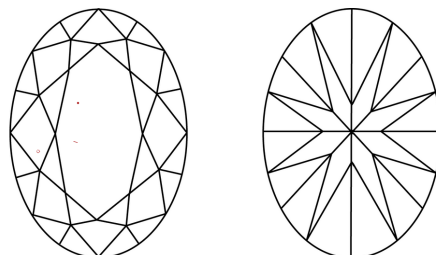

CLARITY CHARACTERISTICS

KEY TO SYMBOLS

Red symbols indicate internal characteristics.
Green symbols indicate external characteristics.

COLOR

D E F G H I J Faint Very Light Light

CLARITY

IF	VS¹⁻²	VS¹⁻²	SI¹⁻²	I¹⁻³
Internally Flawless	Very Very Slightly Included	Very Slightly Included	Slightly Included	Included