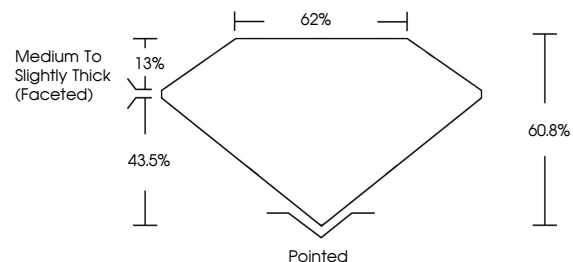

PROPORTIONS