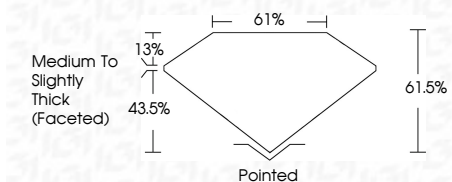

ELECTRONIC COPY

LG634425553
Report verification at igi.org

May 21, 2024
IGI Report Number **LG634425553**
Description **LABORATORY GROWN DIAMOND**
Shape and Cutting Style **OVAL BRILLIANT**
Measurements **10.92 X 7.66 X 4.71 MM**

GRADING RESULTS
Carat Weight **2.55 CARATS**
Color Grade **E**
Clarity Grade **VS 2**

ADDITIONAL GRADING INFORMATION
Polish **EXCELLENT**
Symmetry **EXCELLENT**
Fluorescence **NONE**
Inscription(s) **IGI LG634425553**
Comments: This Laboratory Grown Diamond was created by Chemical Vapor Deposition (CVD) growth process and may include post-growth treatment. Type IIa

May 21, 2024
IGI Report No LG634425553
OVAL BRILLIANT
10.92 X 7.66 X 4.71 MM
Carat Weight **2.55 CARATS**
Color Grade **E**
Clarity Grade **VS 2**
Depth **43.5%**
Table **13%**
Girdle **Medium to Slightly Thick (Faceted)**
Culet **Pointed**
Polish **EXCELLENT**
Symmetry **EXCELLENT**
Fluorescence **NONE**
Inscription(s) **IGI LG634425553**
Comments: This Laboratory Grown Diamond was created by Chemical Vapor Deposition (CVD) growth process and may include post-growth treatment. Type IIa

LABORATORY GROWN DIAMOND REPORT

May 21, 2024
IGI Report Number **LG634425553**
Description **LABORATORY GROWN DIAMOND**
Shape and Cutting Style **OVAL BRILLIANT**
Measurements **10.92 X 7.66 X 4.71 MM**