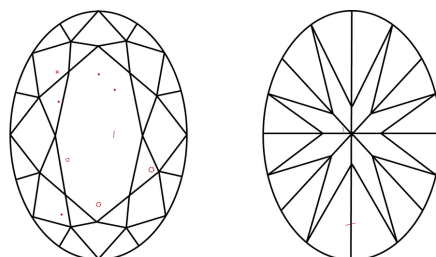

CLARITY CHARACTERISTICS

KEY TO SYMBOLS

Red symbols indicate internal characteristics.
Green symbols indicate external characteristics.