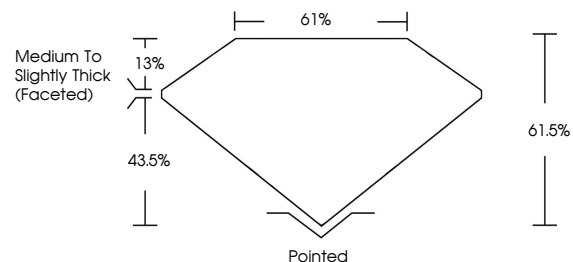

PROPORTIONS